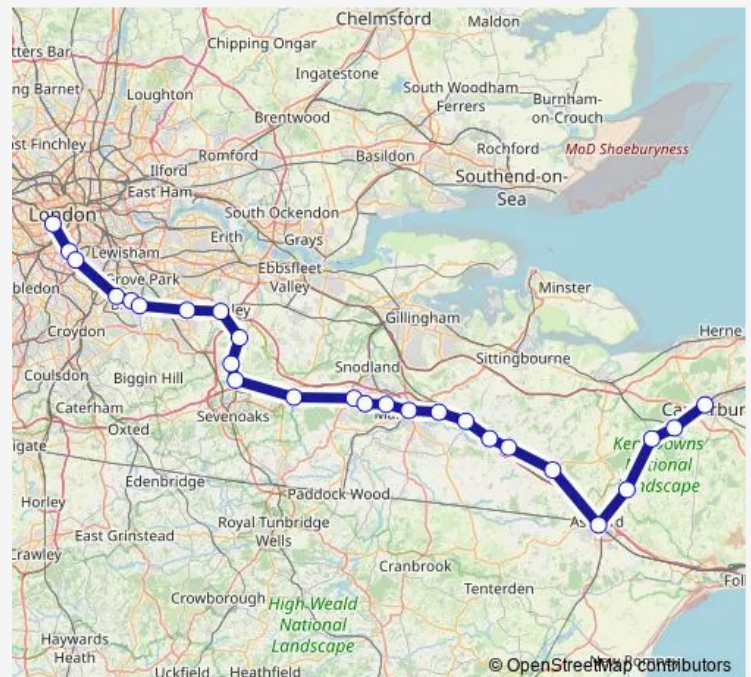

### Route schedule

London Victoria — Canterbury West

Monday 08:25-19:25

Tuesday 08:25-19:25

Wednesday 08:25-19:25

Thursday 08:25-19:25

Friday 08:25-19:25

Saturday 08:25-18:25

### Route info

Direction: London Victoria

Stops: 26

Trip Duration: 2 hour 5 min

Se:Vic->Cbw — SE train service from VIC to Cbw

Ashford International

Wye

Chilham

## Route info

Direction: London Victoria

Stops: 25

Trip Duration: 2 hour 2 min