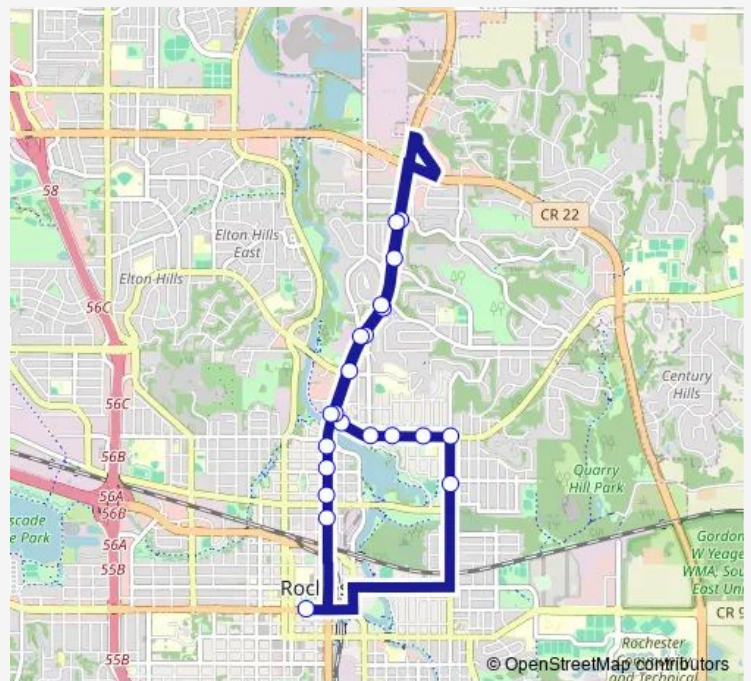

Broadway Avenue Northeast and Rocky Creek Drive Northeast

Broadway Avenue Northeast and 27th St. Northeast

Broadway Avenue Northeast and 23rd St Northeast

Broadway Avenue Northeast and East River Rd Northeast

River Centre

Along Broadway Avenue North and 13th St. Northwest

Along Broadway Avenue North and North Of 10th St Northwest

Broadway Avenue North and 8th St. Northwest

Route schedule

Along 11th Avenue Northeast and South of 9th St Northeast — Downtown Transit Center Station C

Monday	19:20-21:50
Tuesday	19:20-21:50
Wednesday	19:20-21:50
Thursday	19:20-21:50
Friday	19:20-21:50
Saturday	—
Sunday	—

Route info

Direction: Along 11th Avenue Northeast and South of 9th St Northeast

Stops: 21

Trip Duration: 0 hour 20 min

21 Night — Route 21 Night

Broadway Avenue North and 6th St Northwest

Downtown Transit Center Station C

21 Night Bus time schedules and route maps are available in an offline PDF at busmaps.com. Use the busmaps.com website to see live bus times, train schedule or subway schedule, and step-by-step directions for all public transit in