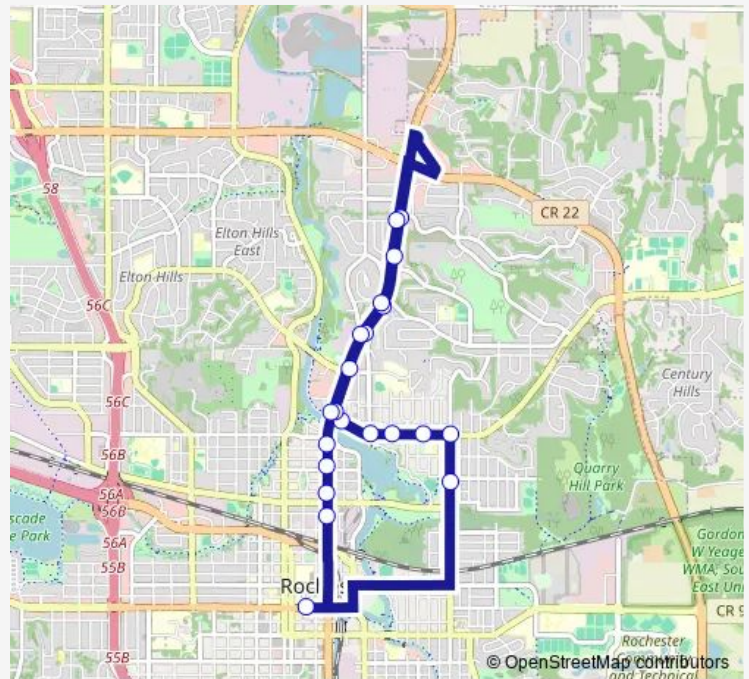

Broadway Avenue Northeast and Rocky Creek Drive Northeast

Broadway Avenue Northeast and 27th St. Northeast

Broadway Avenue Northeast and 23rd St Northeast

Broadway Avenue Northeast and East River Rd Northeast

River Centre

Along Broadway Avenue North and 13th St. Northwest

Along Broadway Avenue North and North Of 10th St Northwest

Broadway Avenue North and 8th St. Northwest

Route schedule

Along 11th Avenue Northeast and South of 9th St Northeast — Downtown Transit Center Station C

Monday	19:20-21:50
Tuesday	19:20-21:50
Wednesday	19:20-21:50
Thursday	19:20-21:50
Friday	19:20-21:50
Saturday	—
Sunday	—

Route info

Direction: Along 11th Avenue Northeast and South of 9th St Northeast

Stops: 21

Trip Duration: 0 hour 20 min

21 Night — Route 21 Night

Broadway Avenue North and 6th St Northwest

Downtown Transit Center Station C

21 Night Bus time schedules and route maps are available in an offline PDF at busmaps.com. Use the busmaps.com website to see live bus times, train schedule or subway schedule, and step-by-step directions for all public transit in Rochester