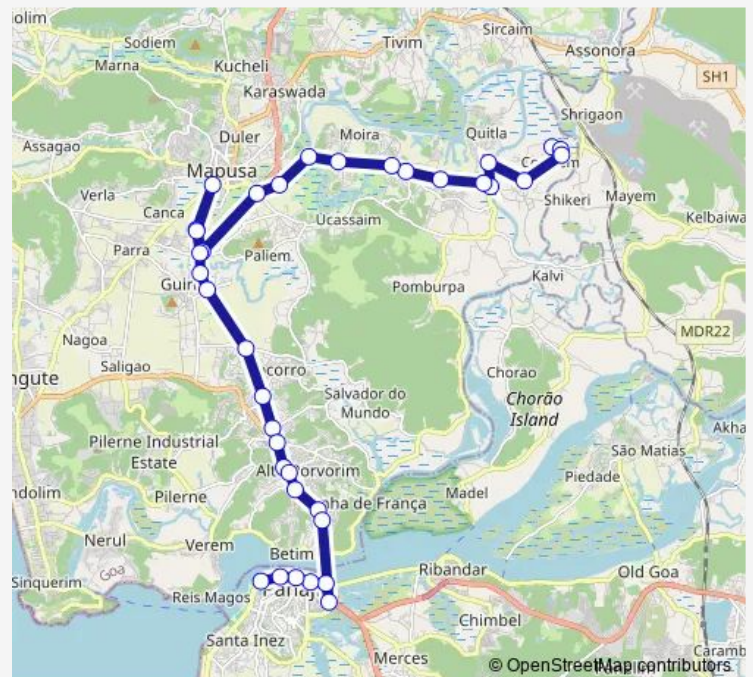

Thursday 08:10

Friday 08:10

Saturday 08:10

Sunday 08:10

Route info

Direction: Goljuem

Stops: 36

Trip Duration: 1 hour 40 min