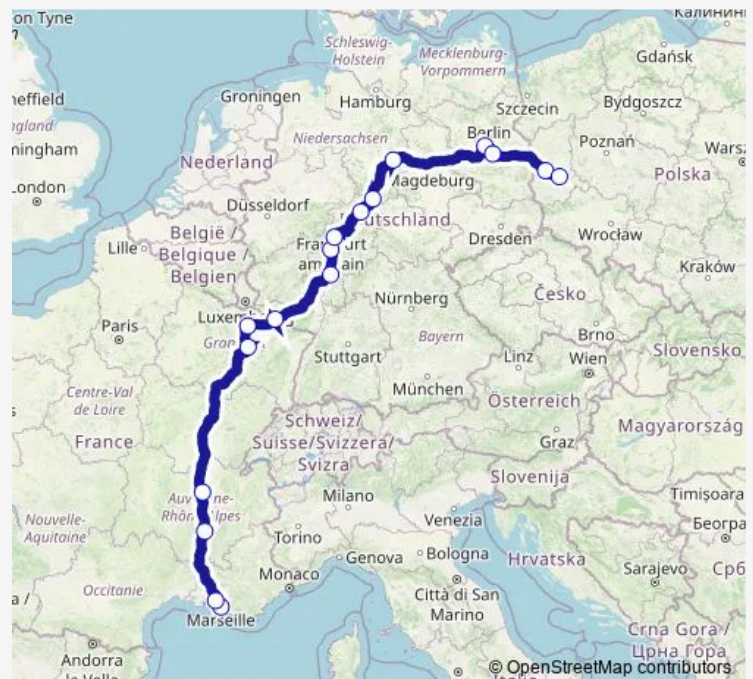

Brunswick central station

Berlin ZOB [Fernbus]

Flughafen Berlin

Krosno Odrzanskie, Slubicka Street

Zielona Gora, Bus Station

Route schedule

Marseille (Saint-Charles) — Zielona Gora, Bus Station

Monday 22:00

Tuesday 22:00

Wednesday 22:00

Thursday 22:00

Friday 22:00

Saturday 22:00

Sunday 22:00

Route info

Direction: Marseille (Saint-Charles)

Stops: 17

Trip Duration: 26 hour 37 min

Direction

Zielona Gora, Bus Station — Marseille (Saint-Charles)

17 stops

[Open route schedule](#)

Zielona Gora, Bus Station

Krosno Odrzanskie, Slubicka Street

Flughafen Ber

Berlin ZOB [Fernbus]

Brunswick central station

Göttingen ZOB (Zoologisches Institut)

Kaufungen-Papierfabrik

Marburg (Fernbus)

Gießen Mathematikum

Frankfurt (Main) Pforzheimer Straße