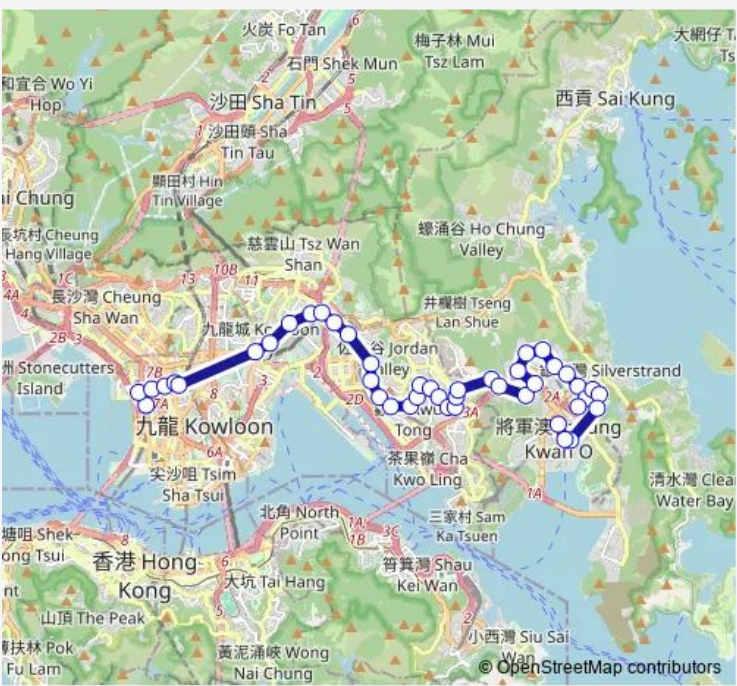

[Ctb] Argyle Centre, SAI Yeung Choi Street South[[Kmb] SAI Yeung Choi Street South

[Ctb] Sincere Podium, Argyle Street[[Kmb] Mong KOK Station

[Ctb] Argyle Street Playground, Argyle Street[[Kmb] Argyle Street Playground

[Ctb] Regal Oriental Hotel, Prince Edward Road East[[Kmb+Ctb] Kowloon City BBI - Regal Oriental Hotel/
Regal Oriental Hotel, Prince Edward Road East[[Kmb] Kowloon City BBI - Regal Oriental Hotel

[Ctb] THE Latitude, Prince Edward Road East[[Kmb+Ctb] THE Latitude/
The Latitude, Prince Edward Road East[[Kmb] THE Latitude

[Kmb+Ctb] Rhythm Garden/
Rhythm Garden, Prince Edward Road East[[Kmb] Rhythm Garden

[Ctb] Choi Hung Estate, Prince Edward Road East[[Kmb+Ctb] Choi Hung Estate/
Choi Hung Estate, Prince Edward Road East[[Kmb] Choi Hung Estate

[Ctb] Ping Shek Estate, Prince Edward Road East[[Kmb+Ctb] Ping Shek Estate/
Ping Shek Estate, Prince Edward Road East[[Kmb] Ping Shek Estate

Route schedule

[Kmb+Ctb] Mong KOK (Park Avenue) BUS Terminus/
Park Avenue[[Kmb] Mong KOK (Park Avenue) BUS Terminus — [Kmb] Sheung TAK BUS Terminus

Monday	00:35-04:25
Tuesday	00:35-04:25
Wednesday	00:35-04:25
Thursday	00:35-04:25
Friday	00:35-04:25
Saturday	00:35-04:25
Sunday	00:35-04:25

Route info

Direction: [Kmb+Ctb] Mong KOK (Park Avenue) BUS Terminus/
Park Avenue[[Kmb] Mong KOK (Park Avenue) BUS Terminus

Stops: 44

Trip Duration: 1 hour 15 min