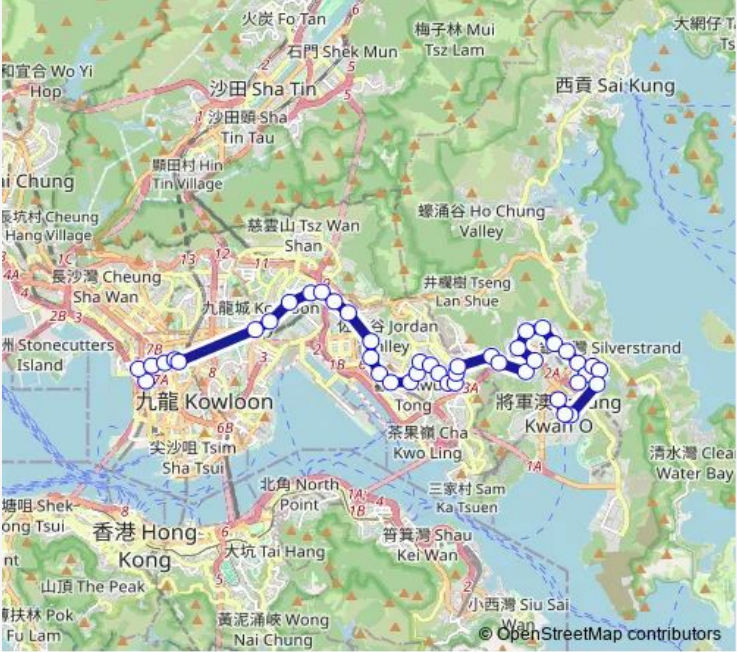

44 stops

[Open route schedule](#)

- [Kmb+Ctb] Mong KOK (Park Avenue) BUS Terminus/
 Park Avenue, HOI Wang Road[[Kmb] Mong KOK
 (Park Avenue) BUS Terminus
- [Kmb] Olympic Station
- [Ctb] Ming KEI College, Cherry Street[[Kmb] Ming KEI
 College
- [Ctb] Fife Street, Reclamation Street[[Kmb] Reclamation
 Street
- [Ctb] Argyle Centre, SAI Yeung Choi Street South[[Kmb]
 SAI Yeung Choi Street South
- [Ctb] Sincere Podium, Argyle Street[[Kmb] Mong KOK Sta-
 tion
- [Ctb] Argyle Street Playground, Argyle Street[[Kmb] Argyle
 Street Playground
- [Ctb] Regal Oriental Hotel, Prince Edward Road
 East[[Kmb+Ctb] Kowloon City BBI - Regal Oriental
 Hotel/
Regal Oriental Hotel, Prince Edward Road
 East[[Kmb] Kowloon City BBI - Regal Oriental Hotel

Route info

Direction: [Kmb+Ctb] Mong KOK (Park Avenue) BUS Terminus/
 Park Avenue, HOI Wang Road[[Kmb] Mong
 KOK (Park Avenue) BUS Terminus

Stops: 44

Trip Duration: 1 hour 18 min

[Ctb] Ping Shek Estate, Prince Edward Road East[[Kmb+Ctb] Ping Shek Estate/
Ping Shek Estate, Prince Edward Road East[[Kmb] Ping Shek Estate