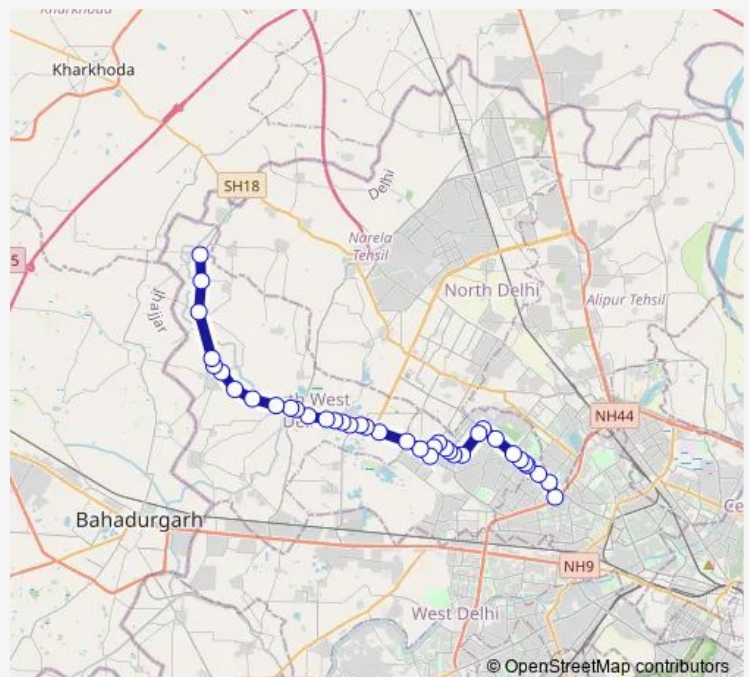

Rajiv Nagar

Rama Vihar

Karala School

Route schedule

Madhuban Chowk Outer Ring Road — Qutub Garh Village (T)

Monday 10:30-22:55

Tuesday 10:30-22:55

Wednesday 10:30-22:55

Thursday 10:30-22:55

Friday 10:30-22:55

Saturday 10:30-22:55

Sunday 10:30-22:55

Route info

Direction: Madhuban Chowk Outer Ring Road

Stops: 38

Trip Duration: 1 hour 36 min