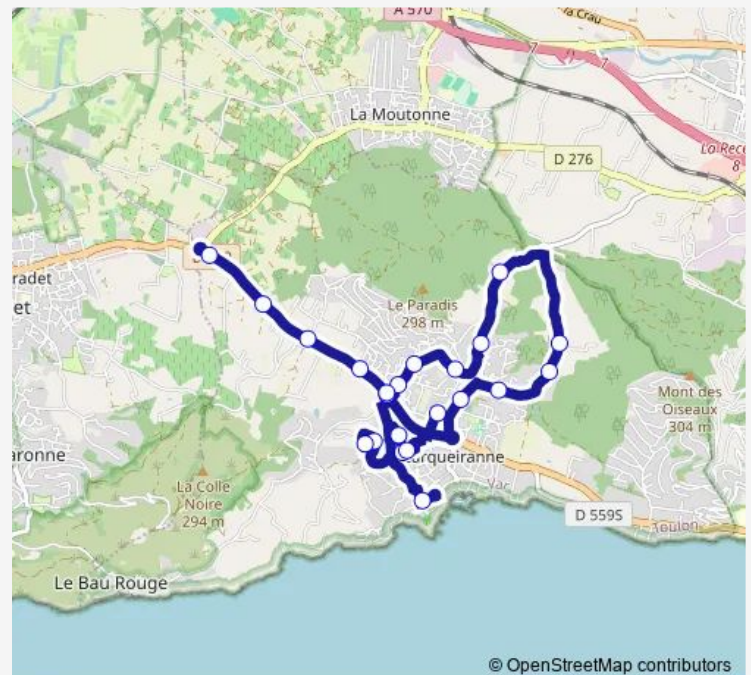

Saturday —

Sunday —

Route info

Direction: Canebas

Stops: 22

Trip Duration: 0 hour 50 min

© OpenStreetMap contributors

Direction

Ecole J. Ferry — Peno

26 stops

[Open route schedule](#)

Ecole J. Ferry

Carqueiranne

Carthage (Carqueiranne)

Californie

Anémones

Vieux Roubauds

Vieux Puits

Arpineti

Paradis Sud

Albert 1er

Pierre Curie

Paradis Nord

Pr Richet