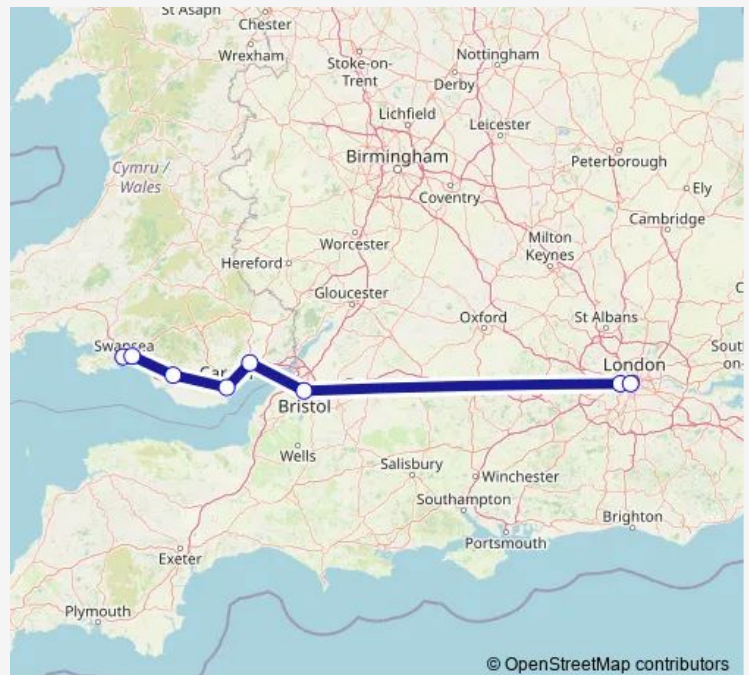

Victoria Coach Station (NE), Victoria

Route schedule

Swansea Bus Station Stand B (at), West Way, Swansea —
Victoria Coach Station (NE), Victoria

Monday 08:00-11:00

Tuesday 08:00-11:00

Wednesday 08:00-11:00

Thursday 08:00-11:00

Friday 08:00-11:00

Saturday 08:00-11:00

Sunday 08:00-11:00

Route info

Direction: Swansea Bus Station Stand B (at), West Way,
Swansea

Stops: 8

Trip Duration: 0 hour 0 min

Direction

Victoria Coach Station (NE), Victoria — Swansea Bus Station Stand B (at), West Way, Swansea

7 stops

[Open route schedule](#)

Victoria Coach Station (NE), Victoria

Bus Station (Bay 8), Bristol

Queensway Q1 (Stand Q1), Queensway, Newport