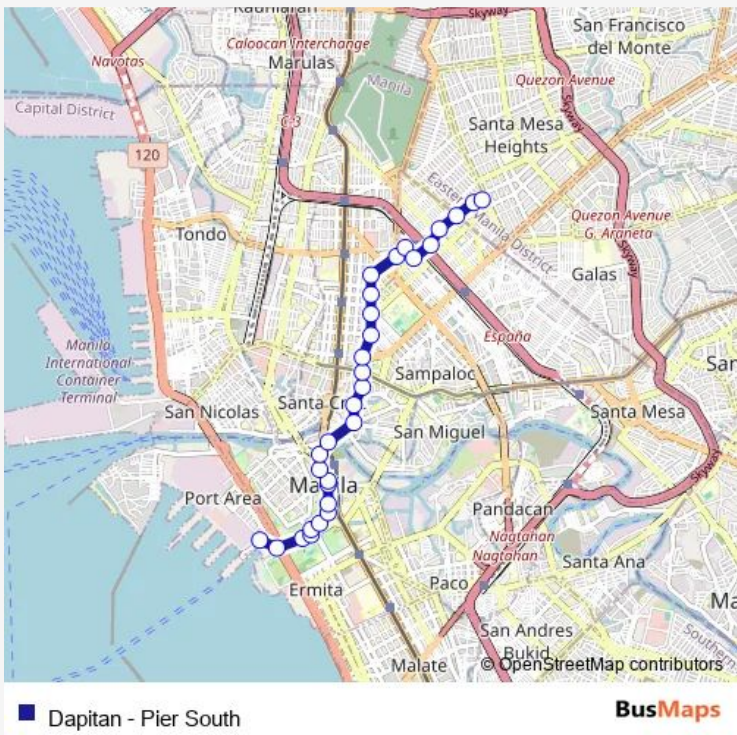

Bus Dapitan - Pier South

[Go to website](#)

Direction
 25th St / Antonio C. Delgado Intersection, Manila — Community Centre, San Isidro Labrador, Quezon City
 30 stops
[Open route schedule](#)

- 25th St / Antonio C. Delgado Intersection, Manila
- Padre Burgos St / Padre Burgos Street Intersection, Manila
- Padre Burgos St, Manila
- Juan Luna Monument, Padre Burgos St / Maria Y. Orosa St, Manila
- Juan Luna Monument, Padre Burgos St / General Luna St, Manila
- Padre Burgos St, Manila
- Padre Burgos St, Manila
- Padre Burgos / Taft Ave Intersection St, Manila
- Padre Burgos St / Taft Ave, Manila
- Taft Ave, Manila
- Taft Ave, Manila
- Padre Burgos St, Manila
- Quezon Bridge, Manila
- Quezon Blvd, Manila
- Quezon Blvd, Manila
- Quezon Blvd, Manila
- Claro M. Recto Ave / Quezon Blvd Intersection, Manila
- España Blvd / Quezon Blvd Intersection, Manila
- Quezon Blvd / P.Paredes Intersection, Manila
- Alfonso Mendoza, Manila

Route schedule
 25th St / Antonio C. Delgado Intersection, Manila — Community Centre, San Isidro Labrador, Quezon City

| | |
|-----------|-------|
| Monday | 00:00 |
| Tuesday | 00:00 |
| Wednesday | 00:00 |
| Thursday | 00:00 |
| Friday | 00:00 |
| Saturday | 00:00 |
| Sunday | 00:00 |

Route info
 Direction: 25th St / Antonio C. Delgado Intersection, Manila
 Stops: 30
 Trip Duration: 0 hour 30 min

Alfonso Mendoza, Manila

San Lazaro / Alfonso Mendoza Intersection, Manila

Dimaslang, Manila

Thursday 00:00

Friday 00:00

Saturday 00:00

Sunday 00:00

Route info

Direction: Community Centre, San Isidro Labrador, Quezon City

Stops: 27

Trip Duration: 0 hour 31 min