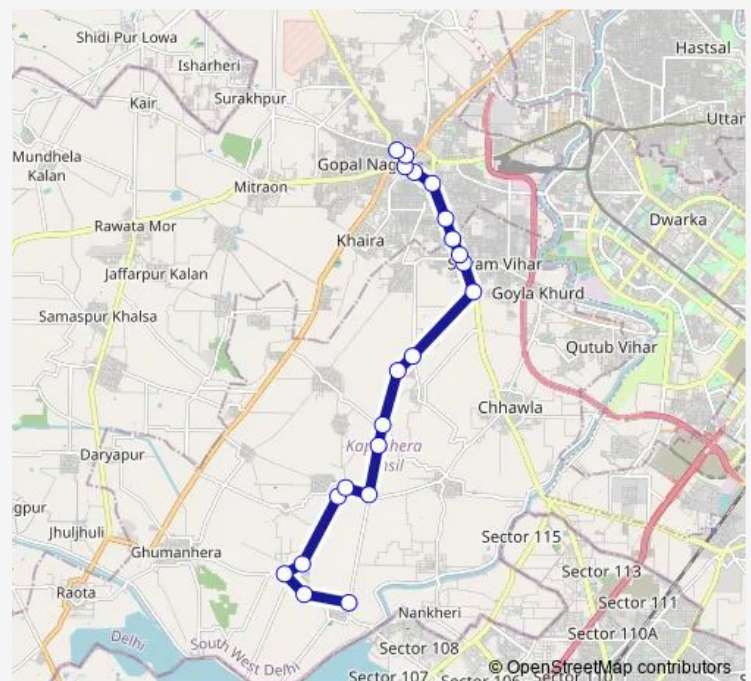

Thursday 07:10-21:10

Friday 07:10-21:10

Saturday 07:10-21:10

Sunday 07:10-21:10

Route info

Direction: Jhatikra Village

Stops: 21

Trip Duration: 0 hour 55 min