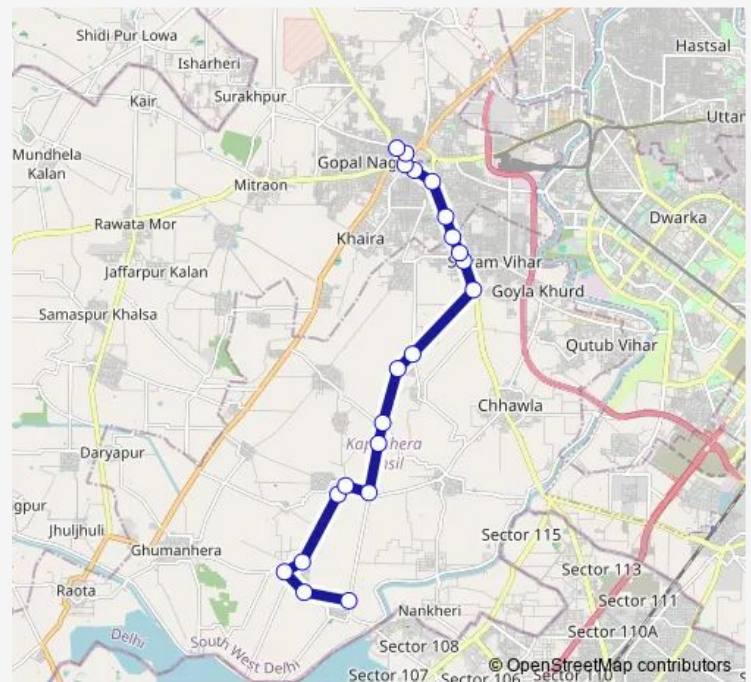

Thursday 07:10-21:10

Friday 07:10-21:10

Saturday 07:10-21:10

Sunday 07:10-21:10

Route info

Direction: Jhatikra Village

Stops: 21

Trip Duration: 0 hour 55 min