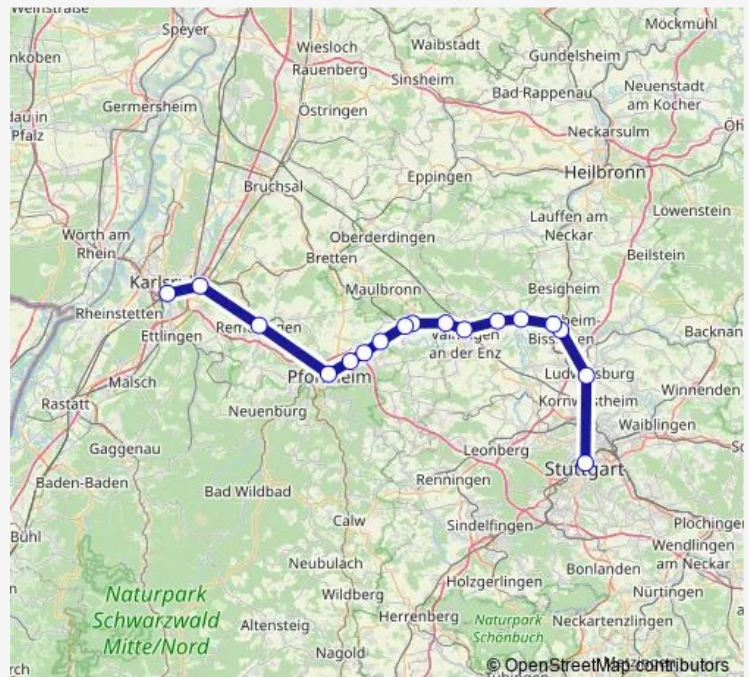

Eutingen(Baden)

Pforzheim Hbf

Route schedule

Bietigheim-Bissingen — Pforzheim Hbf

Monday	06:04-00:04 ⁺¹
Tuesday	06:04-00:04 ⁺¹
Wednesday	06:04-00:04 ⁺¹
Thursday	06:04-00:04 ⁺¹
Friday	06:04-00:04 ⁺¹
Saturday	10:33-00:04 ⁺¹
Sunday	10:33-00:04 ⁺¹

Route info

Direction: Bietigheim-Bissingen

Stops: 12

Trip Duration: 0 hour 38 min

MEX17a

BusMaps

Direction

Bietigheim-Bissingen — Karlsruhe Hbf

15 stops

[Open route schedule](#)

Bietigheim-Bissingen

Ellental

Sachsenheim

Sersheim

Vaihingen(Enz)

Illingen(Württ)