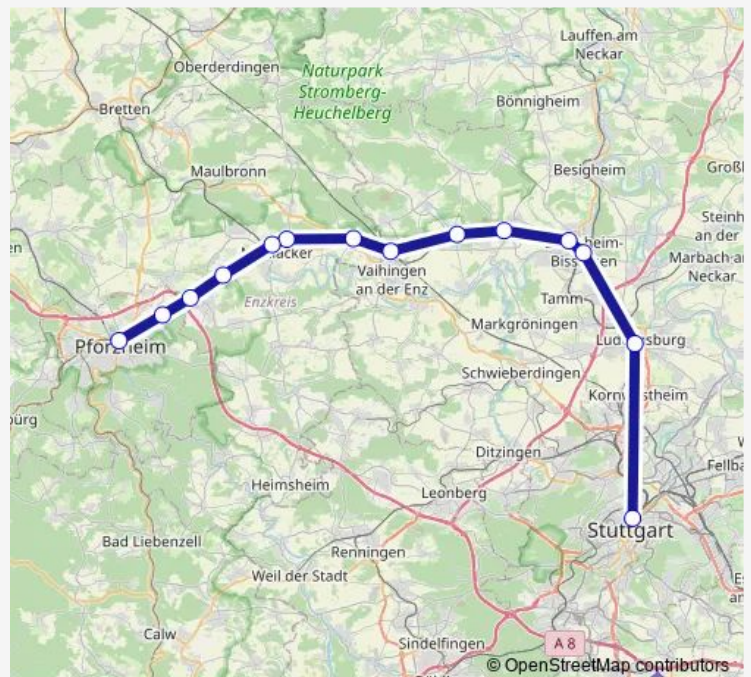

### Route schedule

Sachsenheim — Stuttgart Hbf

Monday	—
Tuesday	21:17-00:53 <sup>+1</sup>
Wednesday	21:17-00:53 <sup>+1</sup>
Thursday	21:17-00:53 <sup>+1</sup>
Friday	—
Saturday	—
Sunday	—

### Route info

Direction: Sachsenheim

Stops: 5

Trip Duration: 0 hour 25 min

■ Mex17a