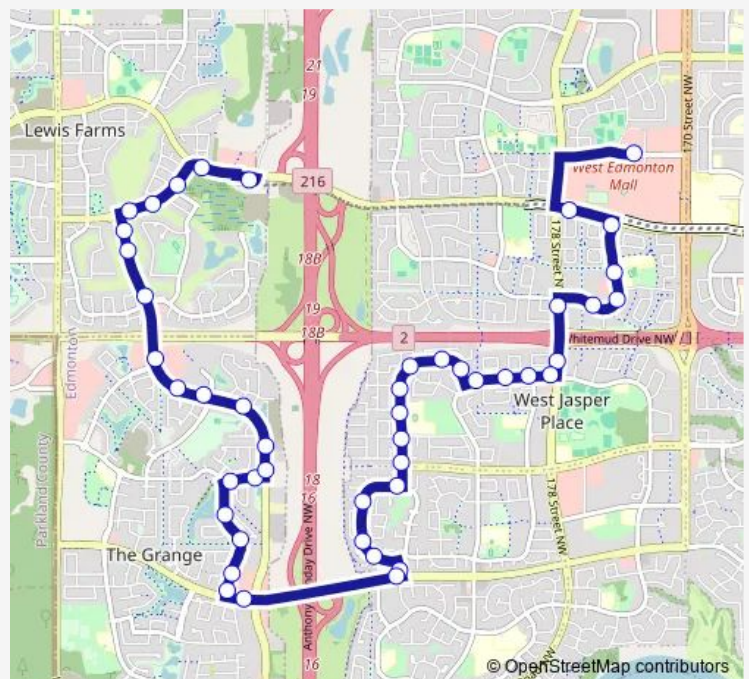

180 Street & 76 Avenue

182 Street & 76 Avenue

183a Street & 76 Avenue

184 Street & 76A Avenue

185 Street & 77 Avenue

188 Street & 77 Avenue

188 Street & 74 Avenue

188 Street & 73 Avenue

188 Street & 72 Avenue

188 Street & 70 Avenue

188 Street & Ormsby Road West N Ent

482 Ormsby Road West

Route schedule

West Edmonton Mall Transit Centre Bay A — Lewis Farms Transit Centre Bay D

Monday 04:57-23:59

Tuesday 04:57-23:59

Wednesday 04:57-23:59

Thursday 04:57-23:59

Friday 04:57-23:59

Saturday 06:22-23:54

Sunday 06:19-23:23

Route info

Direction: West Edmonton Mall Transit Centre Bay A

Stops: 46

Trip Duration: 0 hour 30 min

917 — West Edmonton Mall - Lewis Farms

Ormsby Road W & Ormsby Lane

790 Ormsby Road W

188 Street & Ormsby Road West

188 Street & Callingwood Road

199 Street & 62 Avenue