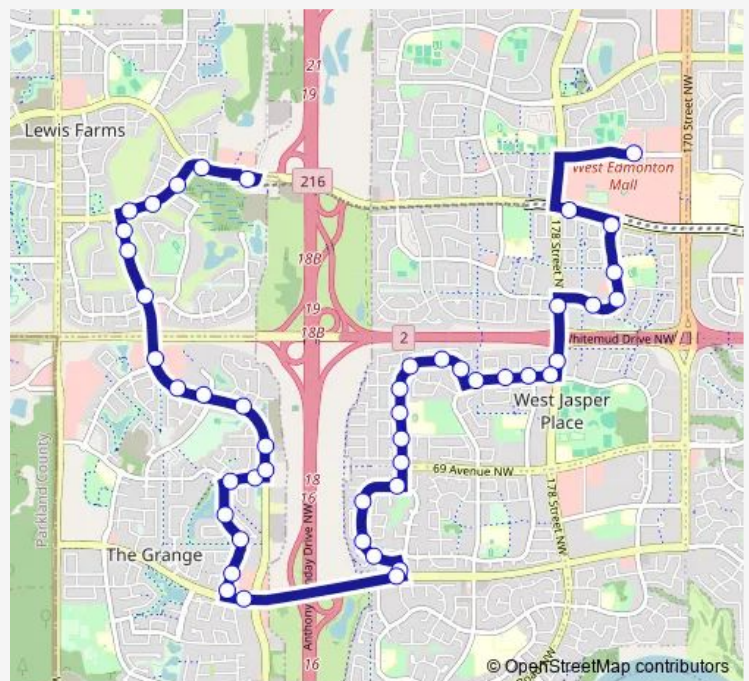

Bus 917 West Edmonton Mall - Lewis Farms

[Go to website](#)

Direction
 Lewis Farms Transit Centre Bay G — West Edmonton Mall
 Transit Centre Bay A

46 stops

[Open route schedule](#)

- Lewis Farms Transit Centre Bay G
- West Henday Promenade Access & Webber Greens Drive
- Suder Greens Drive & Webber Greens Drive
- Suder Greens Drive & 88 Avenue
- 207 Street & Suder Greens Drive
- Lewis Estates Boulevard & Suder Greens Drive
- Lewis Estates Boulevard & Suder Greens Drive
- Lewis Estates Boulevard & Breckenridge Drive
- Guardian Road & Whitemud Drive
- Guardian Road & Granville Drive
- Grantham Drive & Guardian Road
- Graham Gate & Guardian Road
- 199 Street & Glenwright Crescent
- 199 Street & 69 Avenue
- Glastonbury Boulevard & 69 Avenue
- Glastonbury Boulevard & Galland Close
- Glastonbury Boulevard & Galland Crescent
- Glastonbury Boulevard & Gibb Wynd
- Glastonbury Boulevard & 62 Avenue
- 199 Street & 62 Avenue
- 188 Street & Callingwood Road

Route schedule
 Lewis Farms Transit Centre Bay G — West Edmonton Mall
 Transit Centre Bay A

Monday	05:01-23:25
Tuesday	05:01-23:25
Wednesday	05:01-23:25
Thursday	05:01-23:25
Friday	05:01-23:25
Saturday	05:46-23:15
Sunday	05:47-23:44

Route info
 Direction: Lewis Farms Transit Centre Bay G
 Stops: 46
 Trip Duration: 0 hour 35 min

917 — West Edmonton Mall - Lewis Farms

188 Street & Ormsby Road West S Ent

751 Ormsby Road W

Ormsby Road W & Ormsby Crescent

175 Street & 83 Avenue

175 Street & 85 Avenue

175 Street & 87 Avenue

178 Street & 87 Avenue

178 Street & 89 Avenue

West Edmonton Mall Transit Centre Bay A

Direction

West Edmonton Mall Transit Centre Bay A — Lewis Farms Transit Centre Bay G