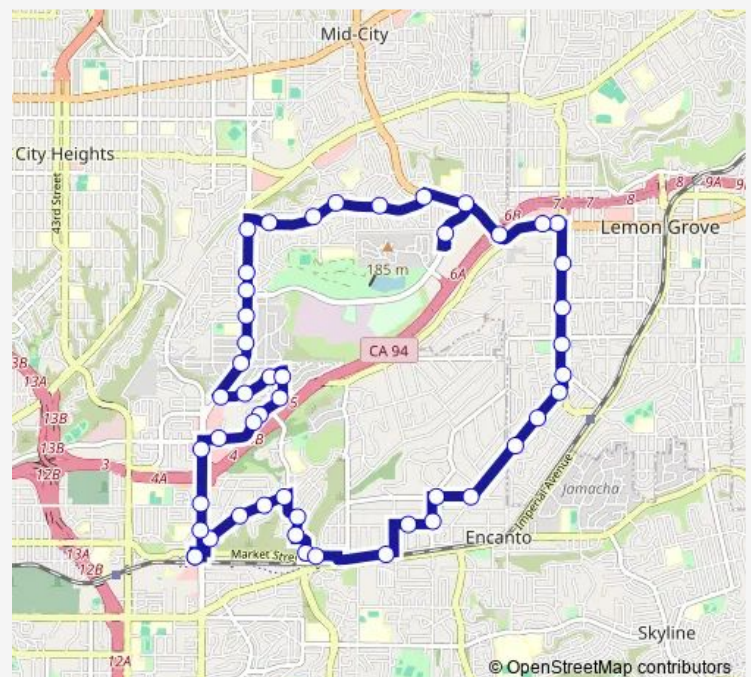

Brooklyn Av & Stork St

65th St & Brooklyn Av

Broadway & 65th St

Broadway & Madera St

Madera St & Primera St

Madera St & Ramon St

Madera St & Massachusetts Av

Massachusetts Av & Madera St

Thursday 05:10-21:46

Friday 05:10-21:46

Saturday 06:09-21:14

Sunday 06:09-21:14

Route info

Direction: Euclid Ave Station

Stops: 49

Trip Duration: 0 hour 46 min

917 — Oak Park-Emerald Hills Loop Ccw

Broadway & Massachusetts Av

Broadway & 7080

College Av & Federal Bl

Grove Transit Center

College Av & College Grove Dr

Streamview Dr & College Av

Streamview Dr & Glade St

Streamview Dr & 5930

Streamview Dr & Michael St

Streamview Dr & 55th St

54th St & Streamview Dr

54th St & Redwood St

54th St & Krenning St

54th St & Nutmeg St

54th St & Laurel St