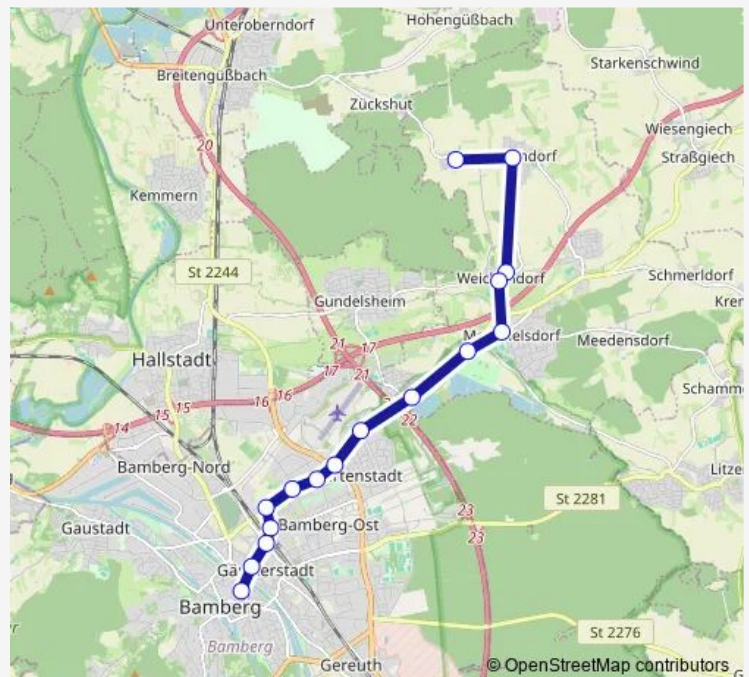

Bamberg Feldkirchenstr.

Bamberg Hiltnerstr.

Bamberg Brennerstr.

Bamberg, Bahnhof/Ludwigstr.

Bamberg Luitpoldstr.

Bamberg Zob

Route schedule

Laubend — Bamberg Zob

Monday 08:50-18:20

Tuesday 08:50-18:20

Wednesday 08:50-18:20

Thursday 08:50-18:20

Friday 08:50-18:20

Saturday —

Sunday —

Route info

Direction: Laubend

Stops: 16

Trip Duration: 0 hour 30 min

Direction

Bamberg Zob — Laubend

20 stops

[Open route schedule](#)

Bamberg Zob

Thursday 06:24-18:11

Friday 06:24-18:11

Saturday —

Sunday —

Route info

Direction: Bamberg Zob

Stops: 20

Trip Duration: 0 hour 32 min