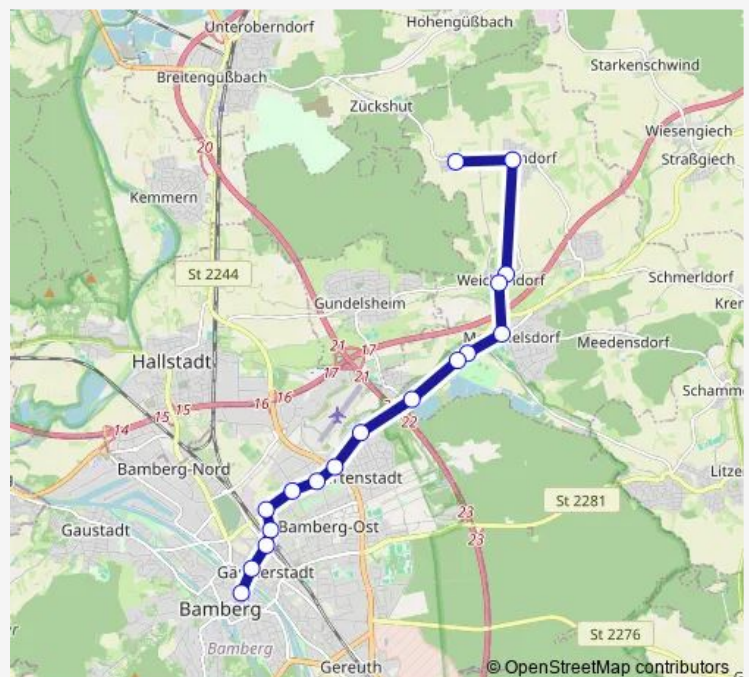

Bamberg Feldkirchenstr.

Bamberg Hiltnerstr.

Bamberg Brennerstr.

Bamberg, Bahnhof/Ludwigstr.

Bamberg Luitpoldstr.

Bamberg Zob

Route schedule

Laubend — Bamberg Zob

Monday 08:50-18:20

Tuesday 08:50-18:20

Wednesday 08:50-18:20

Thursday 08:50-18:20

Friday 08:50-18:20

Saturday —

Sunday —

Route info

Direction: Laubend

Stops: 16

Trip Duration: 0 hour 30 min

■ 917

Direction

Bamberg Zob — Laubend

20 stops

[Open route schedule](#)

Wednesday 06:24-18:11

Thursday 06:24-18:11

Friday 06:24-18:11

Saturday —

Sunday —

Route info

Direction: Bamberg Zob

Stops: 20