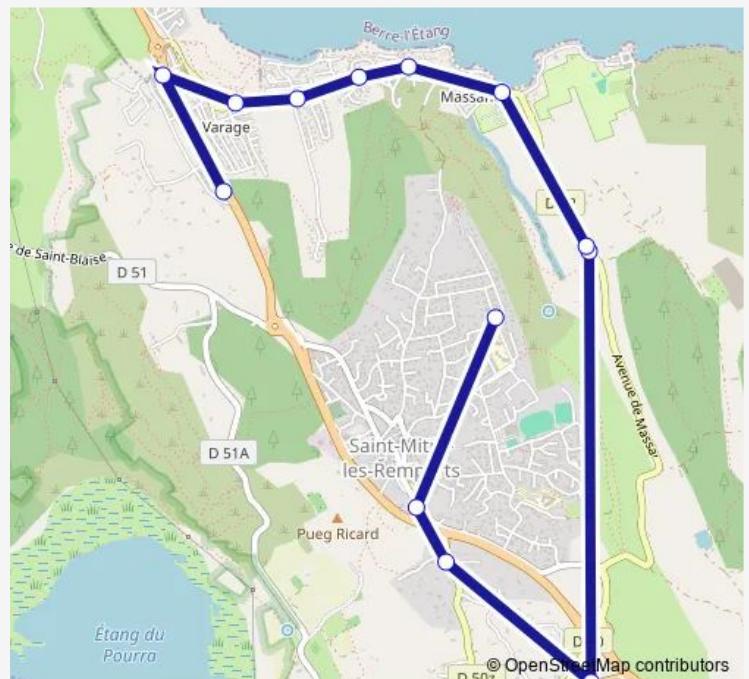

### Route schedule

Jean Rostand — Emplaniers

Monday 16:40

Tuesday 16:40

Wednesday —

Thursday 16:40

Friday 16:40

Saturday —

### Route info

Direction: Jean Rostand

Stops: 13

Trip Duration: 0 hour 24 min

917 — St Mitre - Rostand