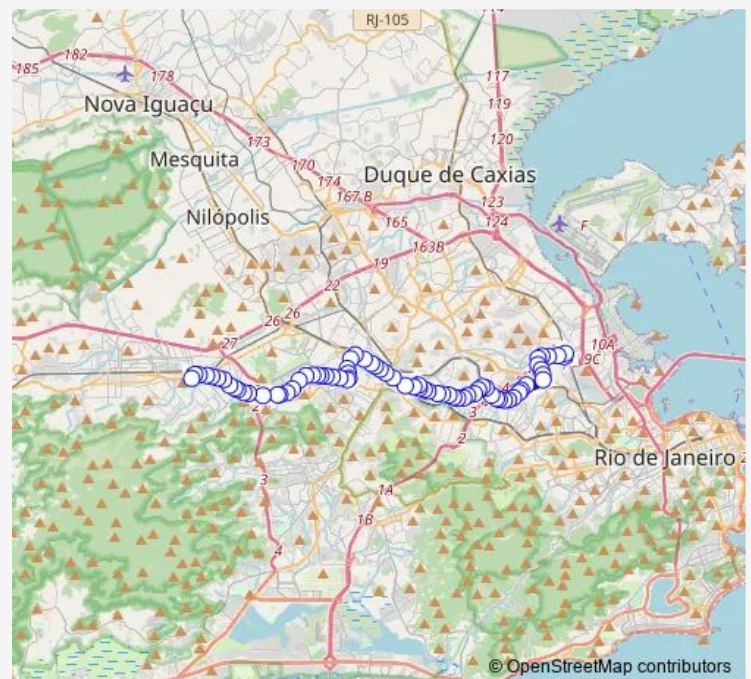

Bus 917 Realengo - Bonsucesso

[Go to website](#)

Direction

Ponto Final: Bonsucesso : Clemenceau — Ponto Final: Realengo : Colégio Pedro II

73 stops

[Open route schedule](#)

Ponto Final: Bonsucesso : Clemenceau

Estação Bonsucesso

Democráticos

Álvaro do Cabo

Mallet

Itaóca

Adhemar Bebiano

Darke de Mattos

Francisco Medeiros

Bispo Lacerda

Van Gogh

Gauguin

Itamaracá

Pedras Altas

Vasco da Gama

Gandavo

Piauí

Ibiraci

José dos Reis

Alfredo de Souza Marques

João Ribeiro

Route schedule

Ponto Final: Bonsucesso : Clemenceau — Ponto Final: Realengo : Colégio Pedro II

Monday 00:00

Tuesday 00:00

Wednesday 00:00

Thursday 00:00

Friday 00:00

Saturday 00:00

Sunday 00:00

Route info

Direction: Ponto Final: Bonsucesso : Clemenceau

Stops: 73

Trip Duration: 1 hour 8 min

917 — Realengo - Bonsucesso