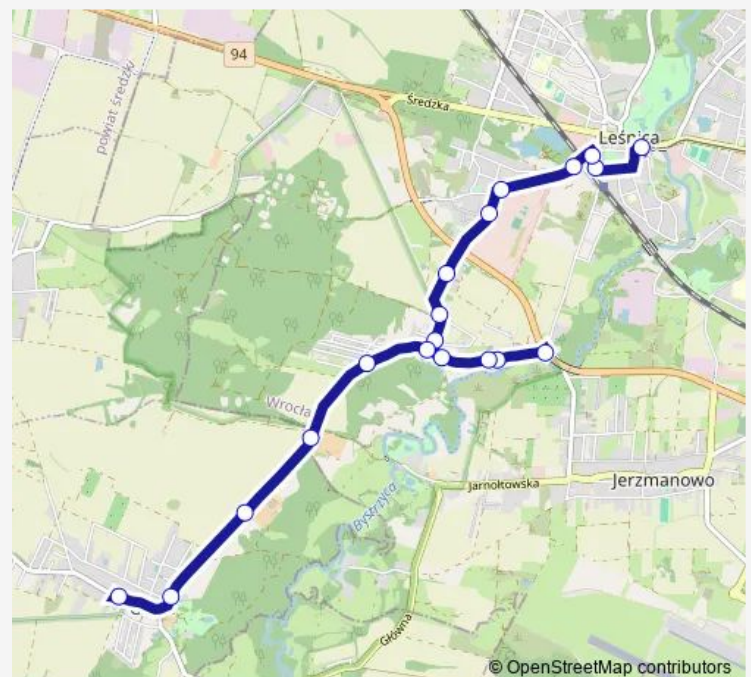

Szkolna

Miodowa

Trzmielowicka

Serowarska

Rubczaka

Rubczaka (Stacja kolejowa)

Leśnica

Route schedule

Gałów (pętla) — Leśnica

Monday 15:31-19:01

Tuesday 15:31-19:01

Wednesday 15:31-19:01

Thursday 15:31-19:01

Friday 15:31-19:01

Saturday —

Sunday —

Route info

Direction: Gałów (pętla)

Stops: 17

Trip Duration: 0 hour 19 min

© OpenStreetMap contributors

■ 917

BusMaps

Direction

Wednesday 04:35-22:25

Thursday 04:35-22:25

Friday 04:35-22:25

Saturday 05:00-22:15

Sunday 08:00-22:15

Route info

Direction: Leśnica

Stops: 19