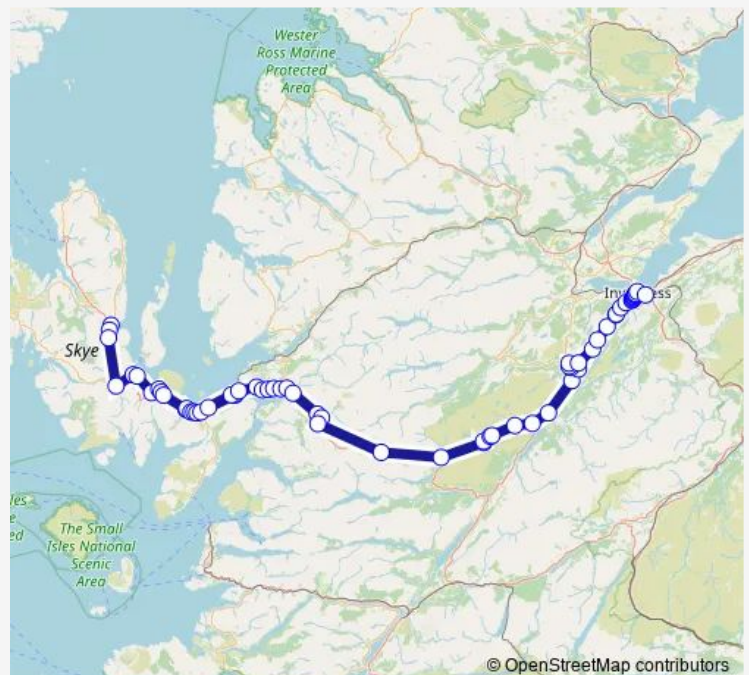

### Route schedule

Bus Station Stance 3 — Somerled Square

Monday 08:30

Tuesday 08:30

Wednesday 08:30

Thursday 08:30

Friday 08:30

Saturday 08:30

### Route info

Direction: Bus Station Stance 3

Stops: 66

Trip Duration: 3 hour 14 min

917 — Inverness - Portree

BusMaps

Achnahannet Farm

Loch Ness Youth Hostel