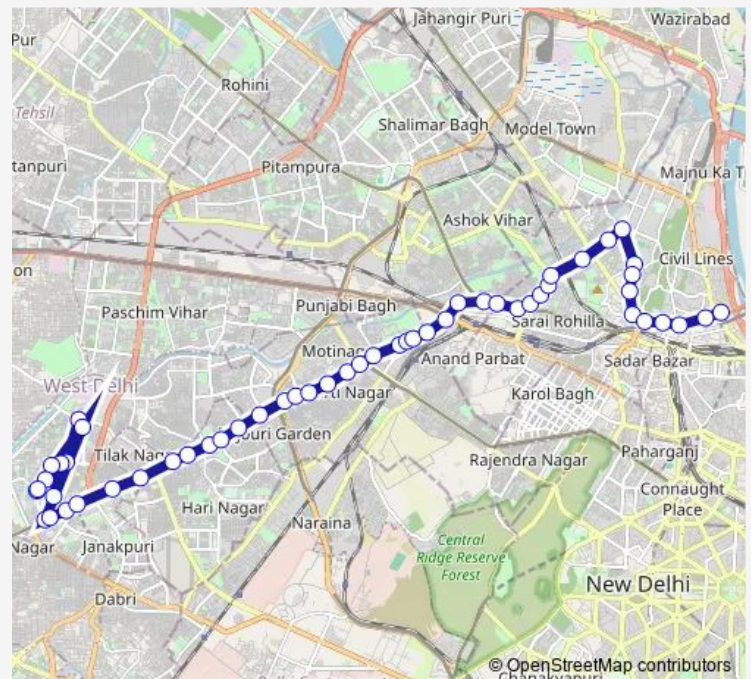

### Route schedule

H-3 Vikas Puri Terminal — Isbt Bridge

Monday 05:19-20:00

Tuesday 05:19-20:00

Wednesday 05:19-20:00

Thursday 05:19-20:00

Friday 05:19-20:00

Saturday 05:19-20:00

Sunday 05:19-20:00

### Route info

Direction: H-3 Vikas Puri Terminal

Stops: 53

Trip Duration: 1 hour 47 min

816adown

BusMaps

Raja Garden

Bali Nagar