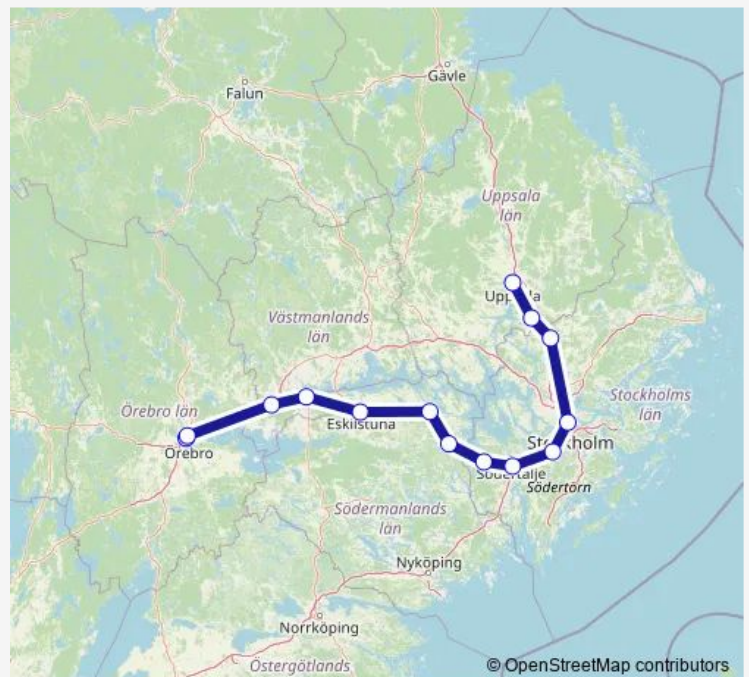

Monday 18:04-20:11

Tuesday 18:04

Wednesday 18:04-18:58

Thursday 18:04-20:11

Friday 18:04-20:11

Saturday 20:11

Sunday 20:11

Route info

Direction:

Stops: 0

Trip Duration: – min

■ 970

970 Long Distance Trains time schedules and route maps are available in an offline PDF at busmaps.com. Use the busmaps.com website to see live bus times, train schedule or subway schedule, and step-by-step directions for all public transit in OErebro