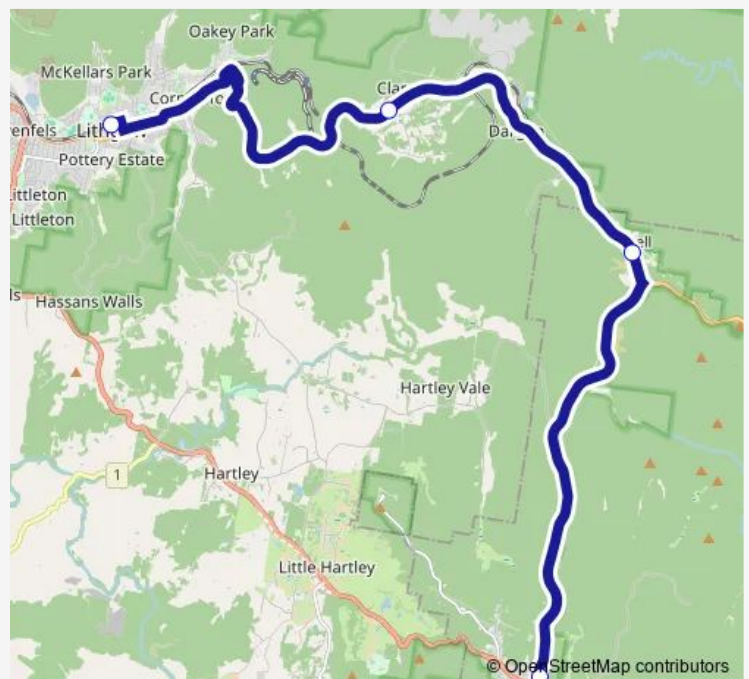

Rail Replacement Bus Service 32BM Mount Victoria, then all stations to Lithgow

[Go to website](#)**Direction**

Mount Victoria Station, Coach Stop — Lithgow Station, Railway Pde

4 stops

[Open route schedule](#)

Mount Victoria Station, Coach Stop

Chifley Rd Opp Bell Station

Zig Zag Station, Chifley Rd

Lithgow Station, Railway Pde

Route schedule

Mount Victoria Station, Coach Stop — Lithgow Station, Railway Pde

Monday	—
Tuesday	06:46-02:50 ⁺¹
Wednesday	06:46-02:50 ⁺¹
Thursday	06:46-02:50 ⁺¹
Friday	06:46-02:50 ⁺¹
Saturday	—
Sunday	—

Route info

Direction: Mount Victoria Station, Coach Stop

Stops: 4

Trip Duration: 0 hour 32 min

Direction

Lithgow Station, Railway Pde — Mount Victoria Station, Coach Stop

4 stops

[Open route schedule](#)

Lithgow Station, Railway Pde

Zig Zag Station, Chifley Rd

Bell Station, Chifley Rd

Mount Victoria Station, Coach Stop

Route schedule

Lithgow Station, Railway Pde — Mount Victoria Station, Coach Stop

Monday	—
Tuesday	02:47-21:17
Wednesday	02:47-21:17
Thursday	02:47-21:17
Friday	02:47-21:17
Saturday	—
Sunday	—