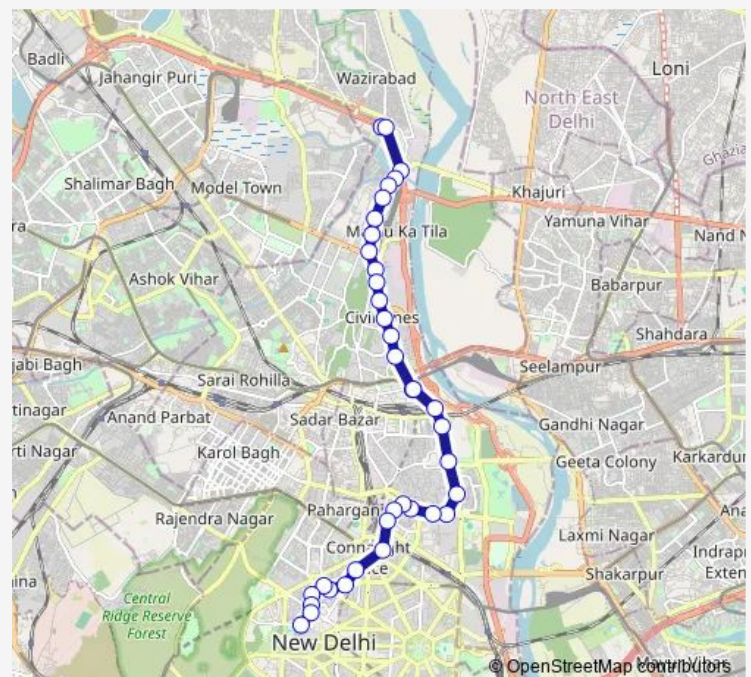

### Route schedule

gali no. 5 wazira bad jagatpur xing — Kendriya Terminal (Church Road)

Monday 01:00-22:00

Tuesday 01:00-22:00

Wednesday 01:00-22:00

Thursday 01:00-22:00

Friday 01:00-22:00

Saturday 01:00-22:00

### Route info

Direction: gali no. 5 wazira bad jagatpur xing

Stops: 36

Trip Duration: 0 hour 59 min

271down

Delhi Gate (JLN Marg)

Lnjp Hospital

Zakir Husain College