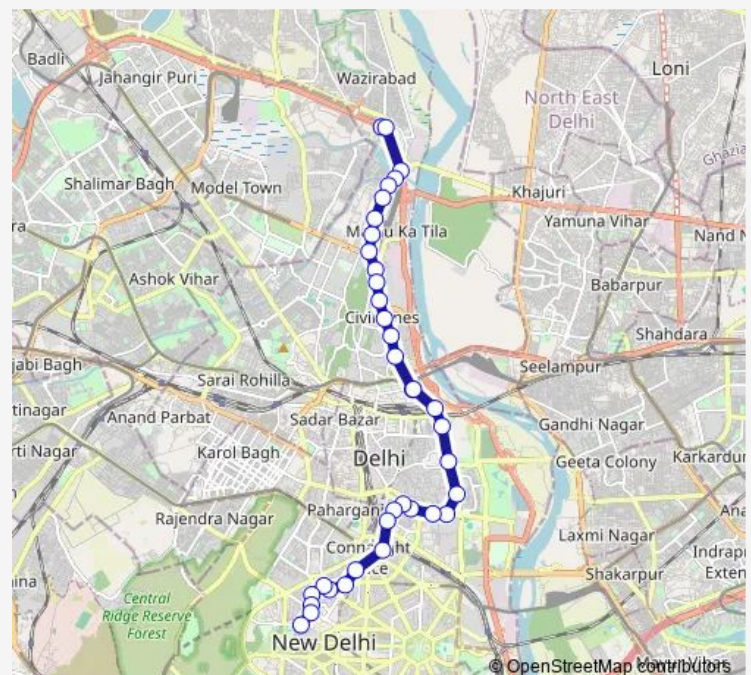

Wednesday 01:00-22:00

Thursday 01:00-22:00

Friday 01:00-22:00

Saturday 01:00-22:00

Sunday 01:00-22:00

Route info

Direction: gali no. 5 wazira bad jagatpur xing

Stops: 36

Trip Duration: 0 hour 59 min

271down

Delhi Gate (JLN Marg)

Lnjp Hospital

Zakir Husain College

JLN Marg

Vivekanand Marg / Minto Road

Shivaji Park