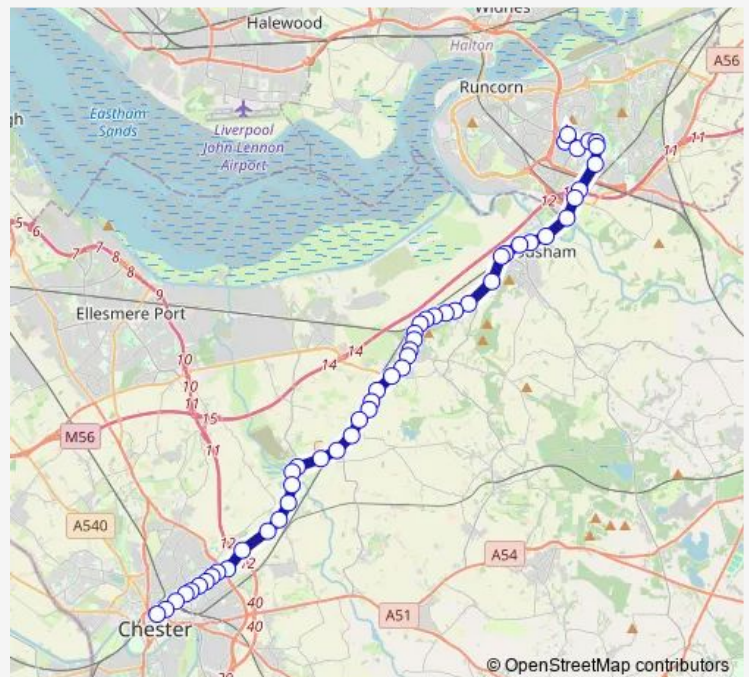

Old Chester Road

Horse & Jockey

Vicarage Lane

Route schedule

Halton Lea South — Chester Bus Interchange

Monday 18:58

Tuesday 18:58

Wednesday 18:58

Thursday 18:58

Friday 18:58

Saturday 18:58

Sunday —

Route info

Direction: Halton Lea South

Stops: 52

Trip Duration: 0 hour 53 min

Mannings Lane South

Park Drive

Dene Hotel

Hamilton Street

Westminster Road

Hoole Bridge Shops

Hoole Way

Chester Bus Interchange