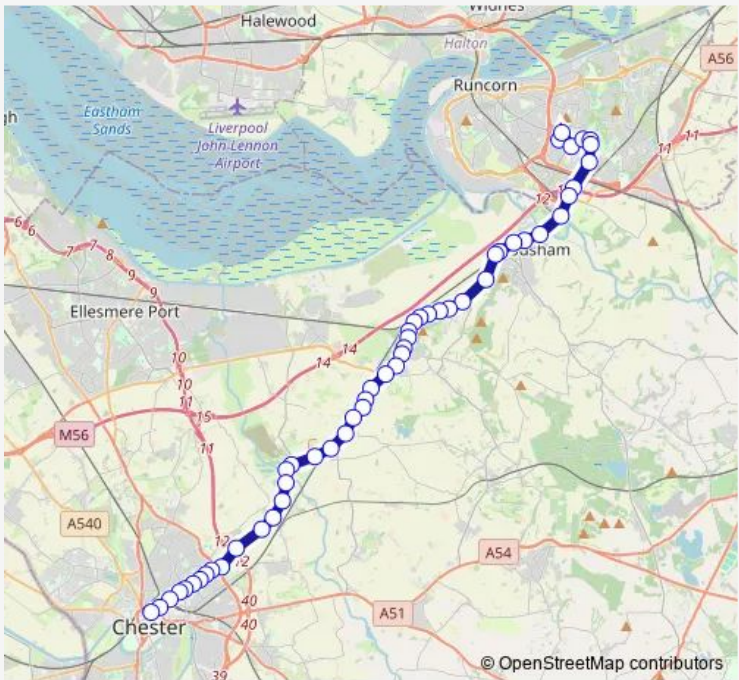

Bus 2X Chester Bus Interchange - Runcorn

[Go to website](#)

Direction
 Halton Lea South — Chester Bus Interchange
 52 stops
[Open route schedule](#)

- Halton Lea South
- Halton Lea North
- Halton Hospital
- Palace Fields Avenue
- Palacefields Avenue
- Martin Close
- Hanover Court
- Wood Lane
- The Holiday Inn
- Clifton Road
- Quay Side
- Texaco Garage
- St Hilda's Drive
- TSB Bank
- Chapelfields
- Netherton Hall
- Woodhouses Park
- High School
- Old Chester Road
- Horse & Jockey
- Vicarage Lane

Route schedule
 Halton Lea South — Chester Bus Interchange

Monday	18:58
Tuesday	18:58
Wednesday	18:58
Thursday	18:58
Friday	18:58
Saturday	18:58
Sunday	—

Route info
 Direction: Halton Lea South
 Stops: 52
 Trip Duration: 0 hour 53 min

■ 2X — Chester Bus Interchange - Runcorn **BusMaps**

Railway Inn

District Garage

The Robin Hood

Crossland Terrace

Tesco

Three Ways Garage

The Hornsmill PH

Mannings Lane South

Park Drive

Dene Hotel

Hamilton Street

Westminster Road

Hoole Bridge Shops

Hoole Way

Chester Bus Interchange