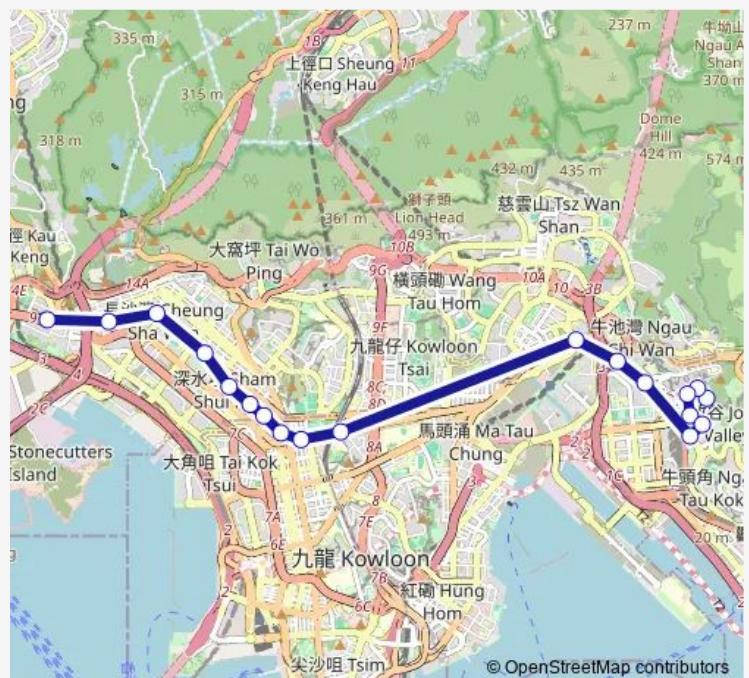

[Ctb] Hospital Authority Building, Argyle Street[[Kmb] Hospital Authority Building

[Ctb] Hong Kong EYE Hospital, Argyle Street[[Kmb] Hong Kong EYE Hospital

[Ctb] THE Latitude, Prince Edward Road East[[Kmb+Ctb] THE Latitude/
The Latitude, Prince Edward Road East[[Kmb] THE Latitude

Route schedule

[Kmb+Ctb] MEI FOO BUS Terminus/
Mei Foo[[Kmb] MEI FOO BUS Terminus — [Kmb+Ctb] Choi Fook/
Choi Fook Estate[[Kmb] Choi Fook

Monday	09:10
Tuesday	09:10
Wednesday	09:10
Thursday	09:10
Friday	09:10
Saturday	09:10
Sunday	09:10

Route info

Direction: [Kmb+Ctb] MEI FOO BUS Terminus/
Mei Foo[[Kmb] MEI FOO BUS Terminus

Stops: 20

Trip Duration: 0 hour 43 min

■ 2X — Choi Fook - MEI Foo

[Ctb] Ping Shek Estate, Prince Edward Road East[[Kmb+Ctb] Ping Shek Estate/
Ping Shek Estate, Prince Edward Road East[[Kmb] Ping Shek Estate