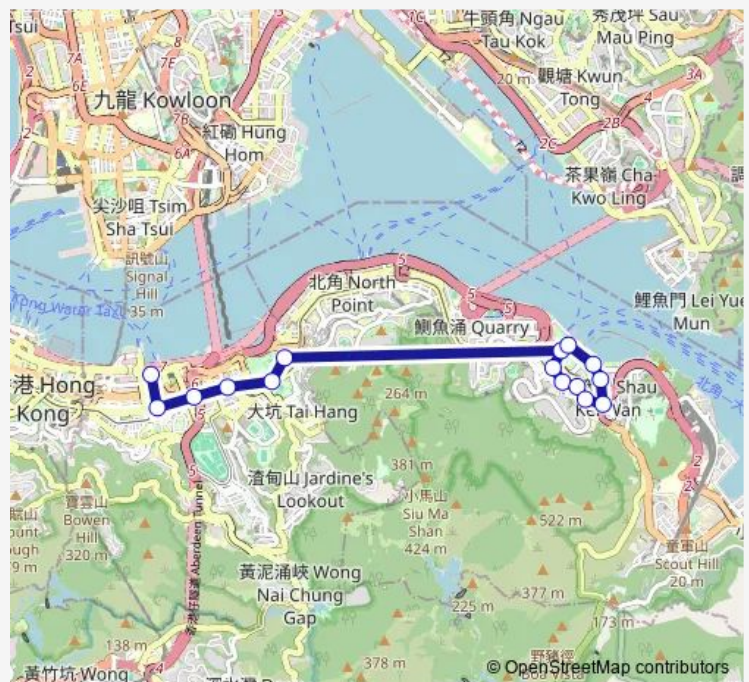

Bus 2x Grand Promenade - Exhibition Centre Station

[Go to website](#)

Direction
 [Ctb] SAI WAN HO (Grand Promenade) — [Ctb] Exhibition Centre Station[[Kmb+Ctb] Exhibition Centre Station BUS Terminus/
Exhibition Centre Station[[Kmb] Exhibition Centre Station BUS Terminus[[Xb] Exhibition Centre Station Public Transport Interchange

16 stops

[Open route schedule](#)

- [Ctb] SAI WAN HO (Grand Promenade)
- [Ctb] Tung HIU House Tung YUK Court, OI KAN Road
- [Ctb] Aldrich Garden, OI YIN Street[[Kmb+Ctb] OI YIN Street/
Aldrich Garden, OI YIN Street
- [Ctb] Perfect Mount Gardens, Tung HEI Road[[Kmb+Ctb] Perfect Mount Gardens/
Perfect Mount Gardens, Tung HEI Road
- [Ctb] Shau KEI Wan[[Kmb+Ctb] Shau KEI WAN BUS Terminus/
Shau KEI Wan[[Kmb] Shau KEI WAN BUS Terminus
- [Ctb] Marina Lodge, Shau KEI WAN Road
- [Ctb] SUN Sing Street, Shau KEI WAN Road[[Kmb+Ctb] SUN Sing Street/
Sun Sing Street, Shau KEI WAN Road[[Kmb] SUN Sing Street
- [Ctb] HOI AN Street, Shau KEI WAN Road[[Kmb+Ctb] HOI AN Street/
Hoi AN Street, Shau KEI WAN Road[[Kmb] HOI AN Street
- [Ctb] SAI WAN HO Civic Centre, Shau KEI WAN Road[[Kmb+Ctb] SAI WAN HO Civic Centre/
Sai WAN HO Civic Centre, Shau KEI WAN Road[[Kmb] SAI WAN HO Civic Centre
- [Ctb] TAI Hong House, TAI Hong Street[[Kmb+Ctb] TAI Hong House/
Tai Hong House, TAI Hong Street
- [Ctb] Wing Hing Street[[Kmb] Wing Hing Street
- [Ctb] Hong Kong Central Library, Causeway Road[[Kmb+Ctb] Hong Kong Central Library/
Hong

Route schedule
 [Ctb] SAI WAN HO (Grand Promenade) — [Ctb] Exhibition Centre Station[[Kmb+Ctb] Exhibition Centre Station BUS Terminus/
Exhibition Centre Station[[Kmb] Exhibition Centre Station BUS Terminus[[Xb] Exhibition Centre Station Public Transport Interchange

Monday	05:25-24:00
Tuesday	05:25-24:00
Wednesday	05:25-24:00
Thursday	05:25-24:00
Friday	05:25-24:00
Saturday	05:25-24:00
Sunday	05:25-21:15

Route info
 Direction: [Ctb] SAI WAN HO (Grand Promenade)
 Stops: 16
 Trip Duration: 0 hour 56 min