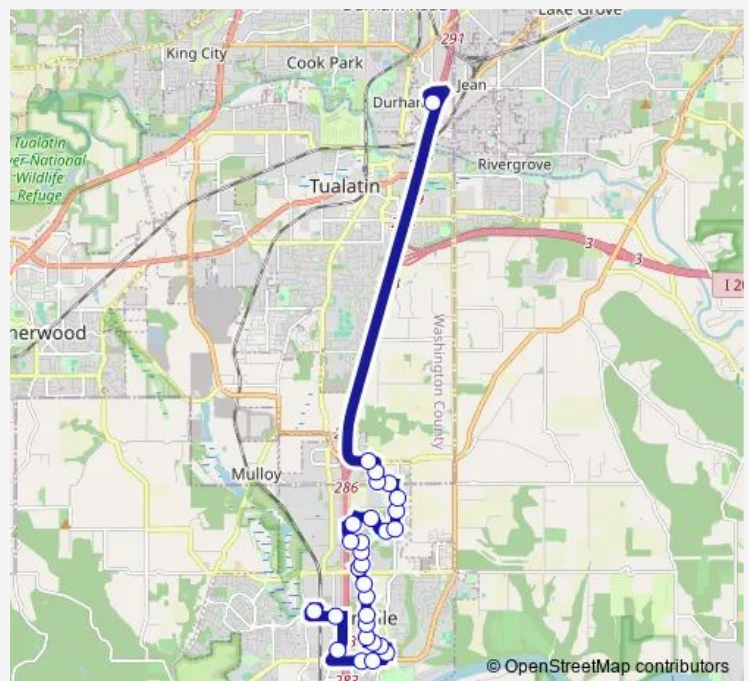

Bus 2X Tualatin

[Go to website](#)

Direction
 Wilsonville Transit Center Temp Bay 2 — Tualatin Park & Ride
 29 stops
[Open route schedule](#)

- Wilsonville Transit Center Temp Bay 2
- Barber Street @ Boberg Road
- 29000 Boones Ferry Road
- Wilsonville Road @ Town Center Loop
- Wilsonville Road @ Wilsonville Public Library
- Wilsonville Community Center
- Wilsonville City Hall Westbound
- Town Center Park
- Town Center Park
- Parkway Court @ Town Center Loop
- Parkway Avenue @ Thunderbird Drive
- Parkway Avenue @ Ash Meadows Road
- Parkway Avenue @ Ash Meadows Lane
- Parkway Avenue @ Boeckman Road
- Siemens Northbound
- Flir Northbound
- Rockwell Collins Northbound
- Parkway Avenue @ Oregon Institute of Technology
- Parkway Woods West Northbound
- Printer Pkwy at ESS Northbound
- E Printer Pkwy - Xerox Northbound

Route schedule

Wilsonville Transit Center Temp Bay 2 — Tualatin Park & Ride

Monday	05:30-19:30
Tuesday	05:30-19:30
Wednesday	05:30-19:30
Thursday	05:30-19:30
Friday	05:30-19:30
Saturday	08:00-17:32
Sunday	—

Route info

Direction: Wilsonville Transit Center Temp Bay 2

Stops: 29

Trip Duration: 0 hour 30 min

2X — 2X - Tualatin

Canyon Creek Road @ Murray Street

Canyon Creek Park

Canyon Creek Apartments

Burns Way @ Canyon Creek Road

Burns Way @ Parkway Center Drive

Parkway Center Drive @ Argyle Square

Elligsen Road @ Argyle Square

Tualatin Park & Ride

Direction

Tualatin Park & Ride — Wilsonville Community Center