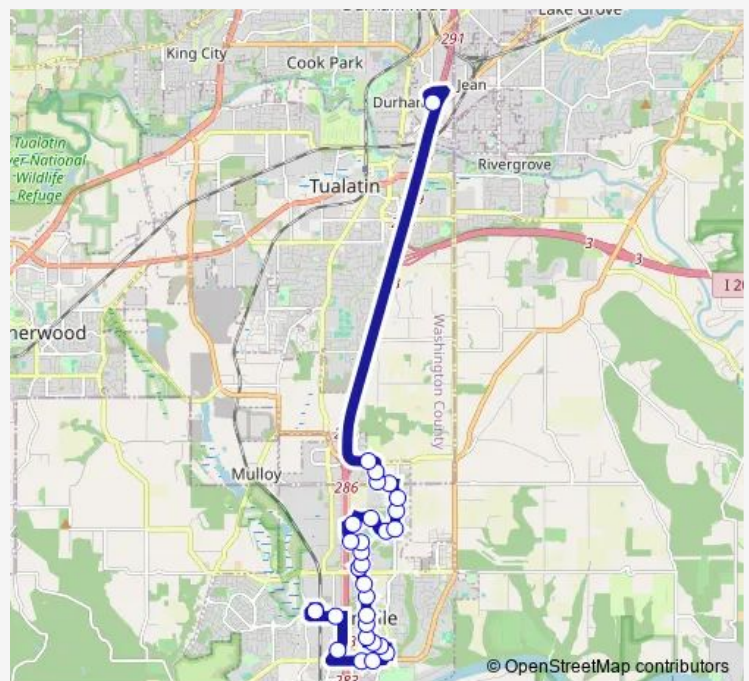

## Bus 2x 2X- Tualatin

[Go to website](#)

**Direction**  
 Wilsonville Transit Center Temp Bay 2 — Tualatin Park & Ride  
 29 stops  
[Open route schedule](#)

- Wilsonville Transit Center Temp Bay 2
- Barber Street @ Boberg Road
- 29000 Boones Ferry Road
- Wilsonville Road @ Town Center Loop
- Wilsonville Road @ Wilsonville Public Library
- Wilsonville Community Center
- Wilsonville City Hall Westbound
- Town Center Park
- Town Center Park
- Parkway Court @ Town Center Loop
- Parkway Avenue @ Thunderbird Drive
- Parkway Avenue @ Ash Meadows Road
- Parkway Avenue @ Ash Meadows Lane
- Parkway Avenue @ Boeckman Road
- Siemens Northbound
- Flir Northbound
- Rockwell Collins Northbound
- Parkway Avenue @ Oregon Institute of Technology
- Parkway Woods West Northbound
- Printer Pkwy at ESS Northbound
- E Printer Pkwy - Xerox Northbound

### Route schedule

Wilsonville Transit Center Temp Bay 2 — Tualatin Park & Ride

Monday	05:30-19:30
Tuesday	05:30-19:30
Wednesday	05:30-19:30
Thursday	05:30-19:30
Friday	05:30-19:30
Saturday	08:00-17:32
Sunday	—

### Route info

Direction: Wilsonville Transit Center Temp Bay 2

Stops: 29

Trip Duration: 0 hour 30 min

■ 2x — 2X- Tualatin

Canyon Creek Road @ Murray Street

Canyon Creek Park

Canyon Creek Apartments

Burns Way @ Canyon Creek Road

Burns Way @ Parkway Center Drive

Parkway Center Drive @ Argyle Square

Elligsen Road @ Argyle Square

Tualatin Park & Ride

**Direction**

Tualatin Park &amp; Ride — Wilsonville Community Center