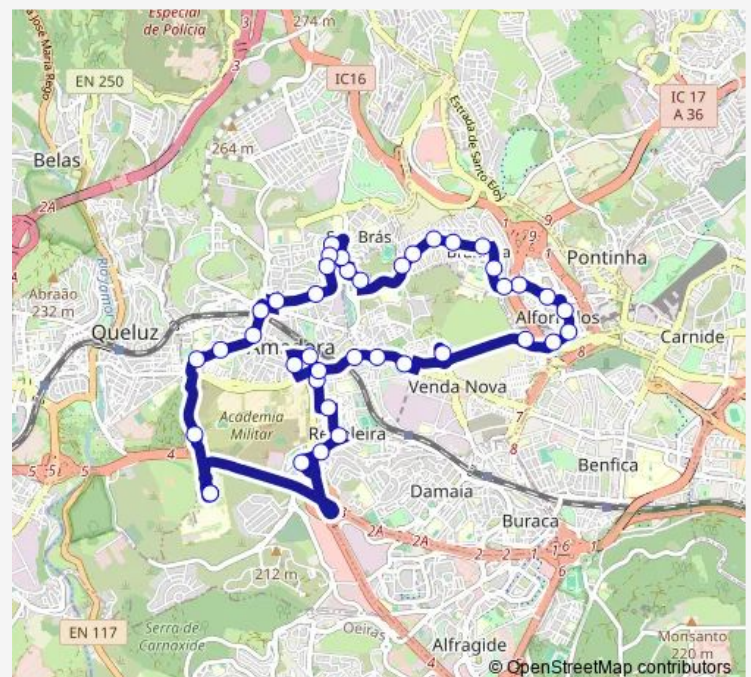

Av Ruy Luis Gomes (Alfornelos)

Av Ruy Luis Gomes (Posto Combust)

Brandoa (Largo)

Route schedule

Amadora (Hospital) — Amadora (Hospital)

Monday	06:20-00:40 ⁺¹
Tuesday	06:20-00:40 ⁺¹
Wednesday	06:20-00:40 ⁺¹
Thursday	06:20-00:40 ⁺¹
Friday	06:20-00:40 ⁺¹
Saturday	06:35-00:40 ⁺¹
Sunday	06:35-00:40 ⁺¹

Route info

Direction: Amadora (Hospital)

Stops: 40

Trip Duration: 0 hour 52 min

1514 — Amadora (Hospital) via Alfornelos| Circular

R Liberdade 20A (Igreja Evangélica)

R Liberdade 54

R Liberdade (X) R Tomás Kim

Direction

Amadora (Hospital) — Amadora (Hospital)

34 stops

[Open route schedule](#)

Amadora (Hospital)

Canil Municipal Amadora

Av D Nuno Álvares Pereira 35

Av D Nuno Álv Pereira (C Emprego)

Tuesday 06:05-00:10⁺¹

Wednesday 06:05-00:10⁺¹

Thursday 06:05-00:10⁺¹

Friday 06:05-00:10⁺¹

Saturday 06:05-00:10⁺¹

Sunday 06:05-00:10⁺¹

Route info

Direction: Amadora (Hospital)