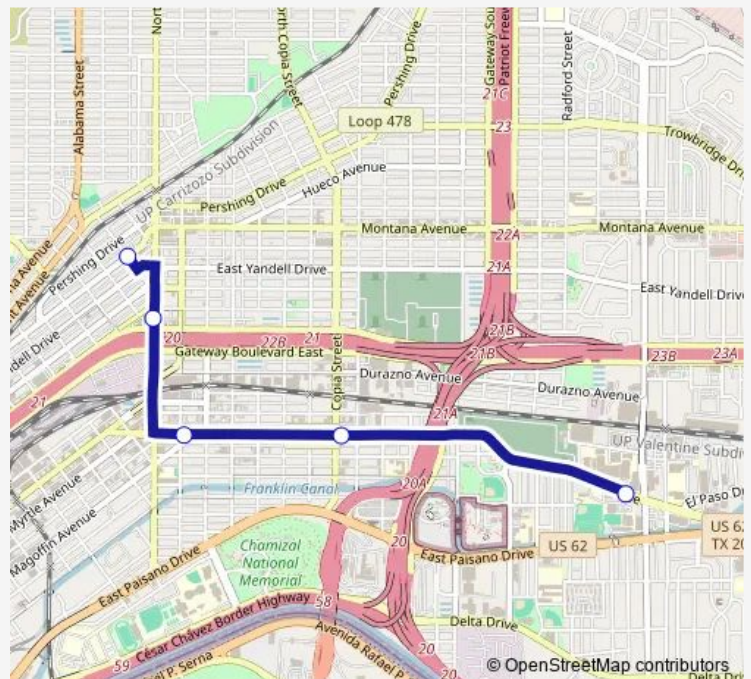

AlamedaRaynor

3600 AlamedaCopia

4700 AlamedaJefferson H

Route schedule

Five Points Terminal Bay H — 4700 AlamedaJefferson H

Monday 06:00-18:30

Tuesday 06:00-18:30

Wednesday 06:00-18:30

Thursday 06:00-18:30

Friday 06:00-18:30

Saturday 09:00-18:30

Sunday —

Route info

Direction: Five Points Terminal Bay H

Stops: 5

Trip Duration: 0 hour 11 min

26 — Five Points/Alameda Express

Direction

4700 AlamedaJefferson H — Five Points Terminal Bay H

6 stops

[Open route schedule](#)

4700 AlamedaJefferson H

4815alamedaUmc

3515 AlamedaCopia

Thursday 06:12-18:42

Friday 06:12-18:42

Saturday 09:12-18:42

Sunday —

Route info

Direction: 4700 AlamedaJefferson H

Stops: 6

Trip Duration: 0 hour 13 min