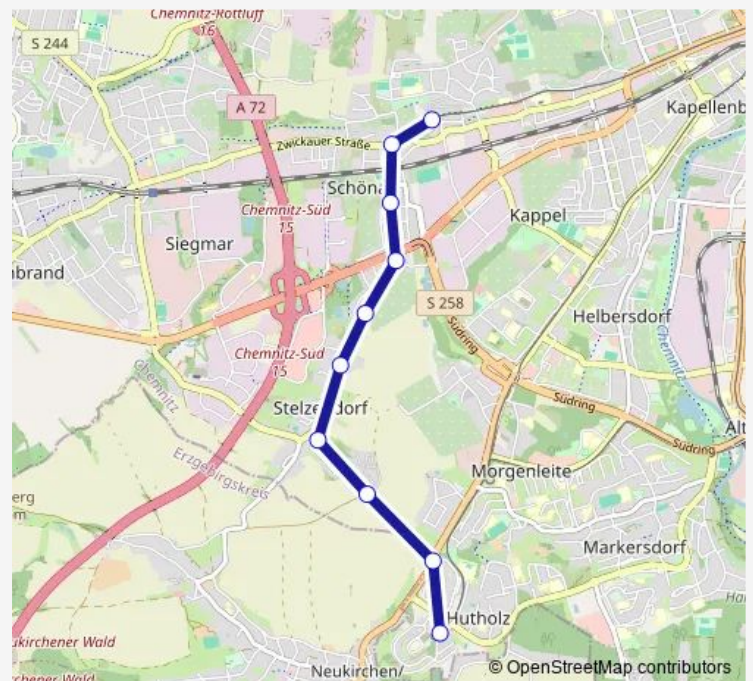

Direction

Chemnitz, Schönau — Chemnitz, Hutholz

10 stops

[Open route schedule](#)

Chemnitz, Schönau

Chemnitz, Stelzendorfer Str

Chemnitz, Virchowstr

Chemnitz, Bahnstr

Chemnitz, Ehrlichstr

Chemnitz, Stelzendorfer Gutsweg

Chemnitz, Stelzendorf

Chemnitz, An der Luthereiche

Chemnitz, Friedrich-Viertel-Str

Chemnitz, Hutholz

Route schedule

Chemnitz, Schönau — Chemnitz, Hutholz

Monday 05:24-22:59

Tuesday 05:24-22:59

Wednesday 05:24-22:59

Thursday 05:24-22:59

Friday 05:24-22:59

Saturday 05:29-22:59

Sunday 05:29-22:59

Route info

Direction: Chemnitz, Schönau

Stops: 10

Trip Duration: 0 hour 14 min

Direction

Chemnitz, Hutholz — Chemnitz, Schönau

10 stops

[Open route schedule](#)

Chemnitz, Hutholz