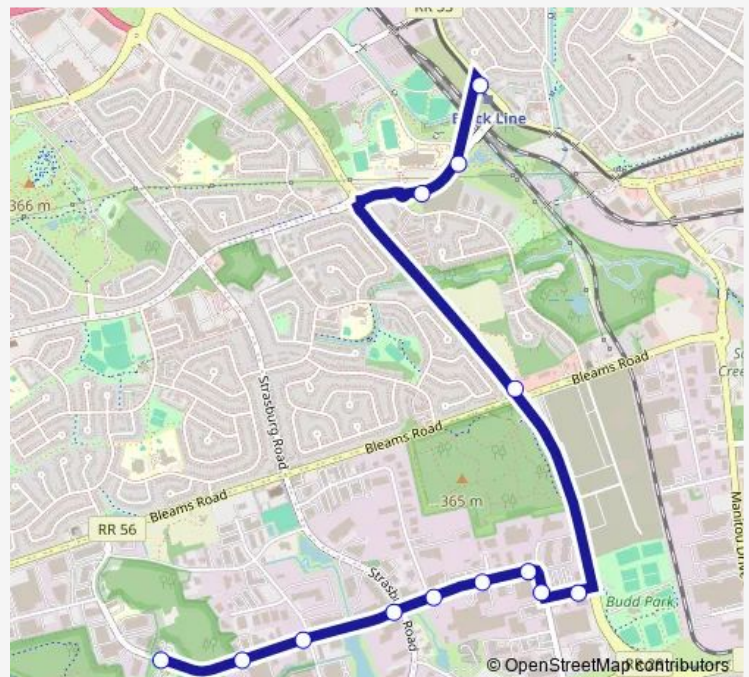

Block Line Station

### Route schedule

Trillium / Huron Natural Area — Block Line Station

Monday 06:13-23:12

Tuesday 06:13-23:12

Wednesday 06:13-23:12

Thursday 06:13-23:12

Friday 06:13-23:12

Saturday —

### Route info

Direction: Trillium / Huron Natural Area

Stops: 13

Trip Duration: 0 hour 13 min

■ 26 — Trillium

**Direction**

Block Line Station — Trillium / Huron Natural Area

16 stops

## Route schedule

Block Line Station — Trillium / Huron Natural Area

Monday 05:59-22:58

Tuesday 05:59-22:58

Wednesday 05:59-22:58

Thursday 05:59-22:58

Friday 05:59-22:58

Saturday —