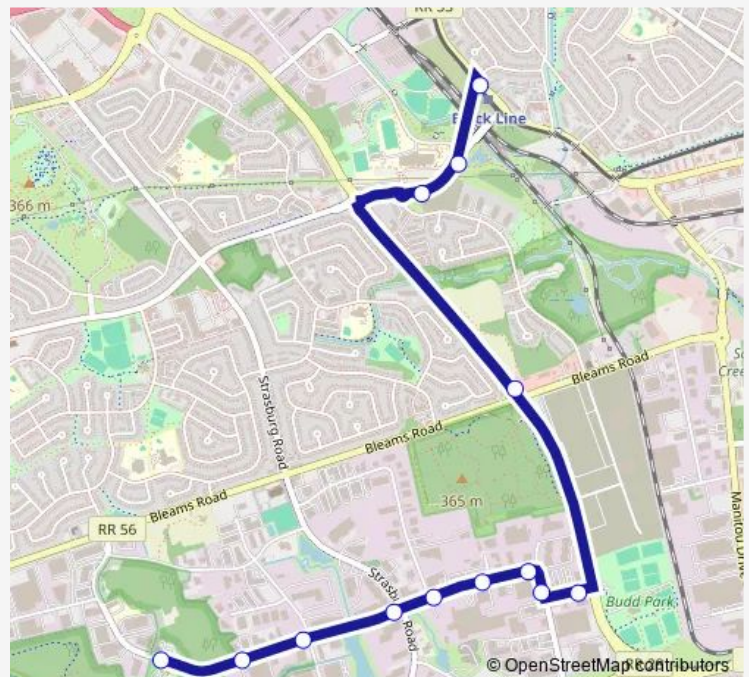

Block Line Station

### Route schedule

Trillium / Huron Natural Area — Block Line Station

Monday 06:13-23:12

Tuesday 06:13-23:12

Wednesday 06:13-23:12

Thursday 06:13-23:12

Friday 06:13-23:12

Saturday —

### Route info

Direction: Trillium / Huron Natural Area

Stops: 13

Trip Duration: 0 hour 11 min

■ 26 — Trillium

**Direction**

Block Line Station — Trillium / Huron Natural Area

16 stops

## Route schedule

Block Line Station — Trillium / Huron Natural Area

Monday 05:59-22:58

Tuesday 05:59-22:58

Wednesday 05:59-22:58

Thursday 05:59-22:58

Friday 05:59-22:58

Saturday —