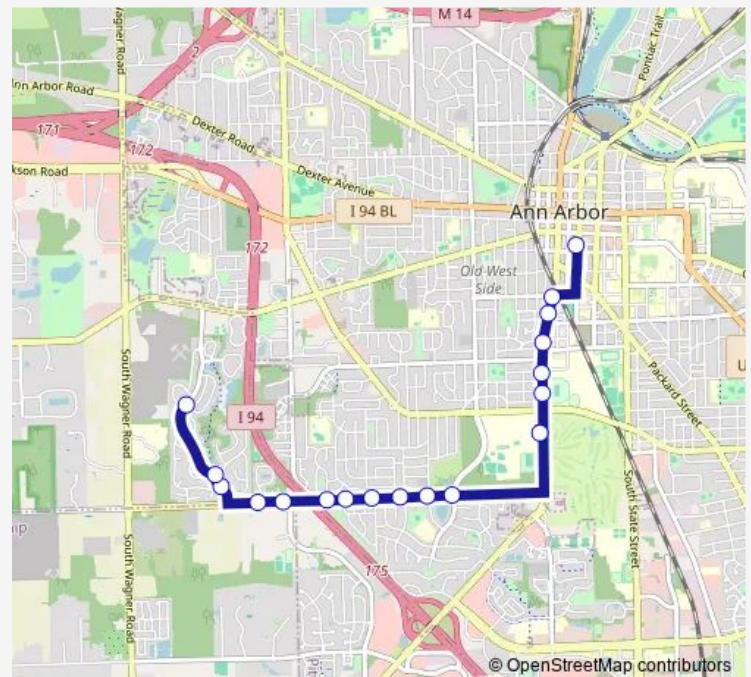

Bus 26 Scio Church

[Go to website](#)

Direction

Scio Ridge + Sudbury — Blake Transit Center

16 stops

[Open route schedule](#)

Scio Ridge + Sudbury

Scio Ridge + Chase

Liberty + Seventh

Liberty + Fifth

W Liberty + Third St.

S- Williams at Railroad Crossing

William + Main

Blake Transit Center

Route schedule

Scio Ridge + Sudbury — Blake Transit Center

Monday 06:28-22:58

Tuesday 06:28-22:58

Wednesday 06:28-22:58

Thursday 06:28-22:58

Friday 06:28-22:58

Saturday 07:28-22:58

Sunday 07:58-20:58

Route info

Direction: Scio Ridge + Sudbury

Stops: 16

Trip Duration: 0 hour 14 min

Direction

BTC Mall Stop 7 — Scio Ridge + Sudbury

18 stops

[Open route schedule](#)

BTC Mall Stop 7