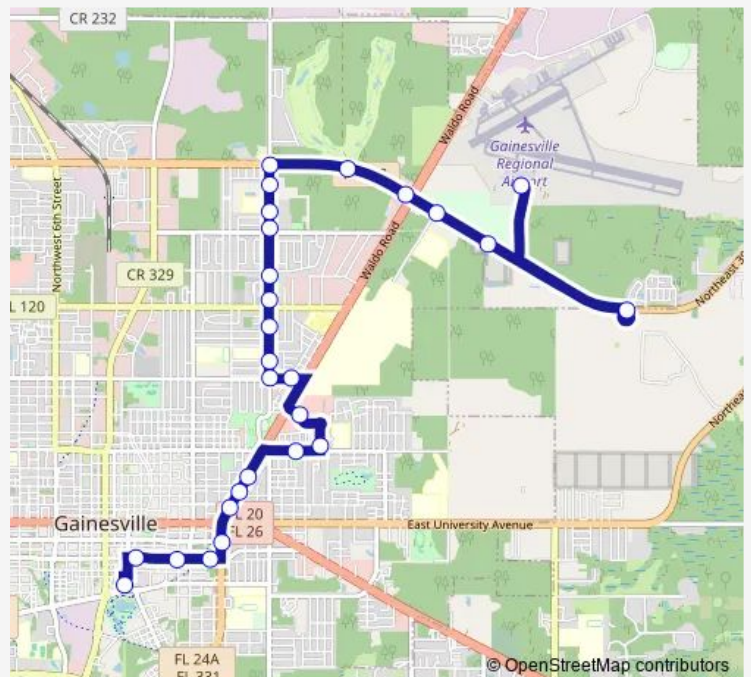

Bus 26 Downtown Station To GNV Airport

[Go to website](#)

Direction

Rosa Parks RTS Downtown Station — Airport

27 stops

[Open route schedule](#)

- Rosa Parks RTS Downtown Station
- GRU Administration Building
- Eastbound SE 4th Avenue @ SE 8th Street
- Triangle Club
- Northbound SE 11th Street @ SE 2nd Avenue
- Walgreens @ NE 3rd Avenue
- UF Health Family Medicine Eastside Northbound
- Episcopal Children's Services Northbound
- Gardenia Gardens
- Bartley Temple United Methodist Church
- NE Walmart Supercenter
- Rose Food Store
- NE 16th Avenue @ NE 15th Street
- Northbound Metcalfe Elementary School
- NE 15th St @ NE 20th Pl
- Smokey Bear Park
- NE 28th Avenue @ NE 15th Street
- Northbound NE 15th Street @ NE 31st Avenue
- Village Green Apartments
- Fearnside Family Services Center Northbound
- Quick Mart @ NE 15th Street

Route schedule

Rosa Parks RTS Downtown Station — Airport

Monday	06:00-19:00
Tuesday	06:00-19:00
Wednesday	06:00-19:00
Thursday	06:00-19:00
Friday	06:00-19:00
Saturday	—
Sunday	—

Route info

Direction: Rosa Parks RTS Downtown Station

Stops: 27

Trip Duration: 0 hour 28 min

26 — Downtown Station To GNV Airport

Ironwood Golf Course

NE 39th Ave @ Waldo Rd

Grace Marketplace

Alachua County Jail

Fdot Operations Center

Airport

Direction

Airport — Rosa Parks RTS Downtown Station

25 stops

[Open route schedule](#)

Airport

Gainesville Regional Airport Outbound

Alachua County Jail (Westbound)