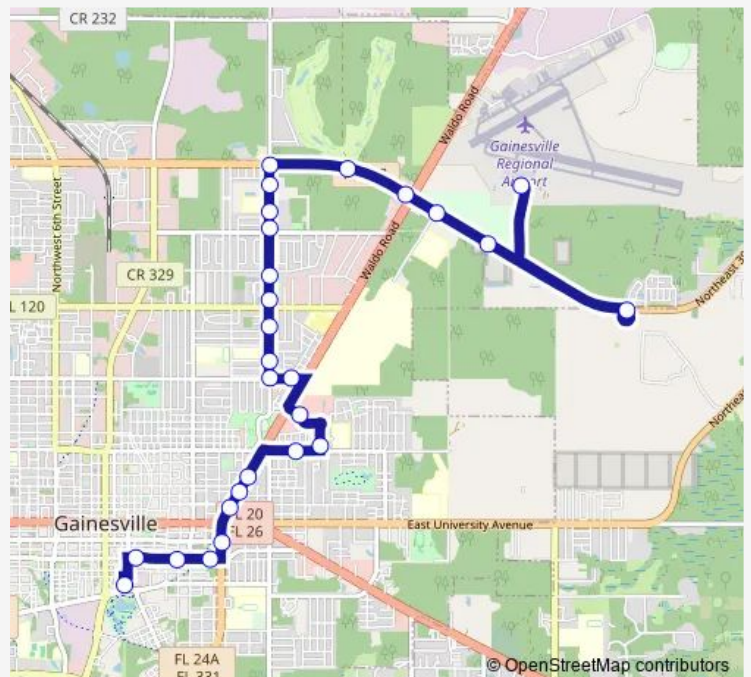

Bus 26 Downtown Station To GNV Airport

[Go to website](#)

Direction

Rosa Parks RTS Downtown Station — Airport

27 stops

[Open route schedule](#)

- Rosa Parks RTS Downtown Station
- GRU Administration Building
- Eastbound SE 4th Avenue @ SE 8th Street
- Triangle Club
- Northbound SE 11th Street @ SE 2nd Avenue
- Walgreens @ NE 3rd Avenue
- UF Health Family Medicine Eastside Northbound
- Episcopal Children's Services Northbound
- Gardenia Gardens
- Bartley Temple United Methodist Church
- NE Walmart Supercenter
- Rose Food Store
- NE 16th Avenue @ NE 15th Street
- Northbound Metcalfe Elementary School
- NE 15th St @ NE 20th Pl
- Smokey Bear Park
- NE 28th Avenue @ NE 15th Street
- Northbound NE 15th Street @ NE 31st Avenue
- Village Green Apartments
- Fearnside Family Services Center Northbound
- Quick Mart @ NE 15th Street

Route schedule

Rosa Parks RTS Downtown Station — Airport

Monday	06:00-19:00
Tuesday	06:00-19:00
Wednesday	06:00-19:00
Thursday	06:00-19:00
Friday	06:00-19:00
Saturday	—
Sunday	—

Route info

Direction: Rosa Parks RTS Downtown Station

Stops: 27

Trip Duration: 0 hour 28 min

26 — Downtown Station To GNV Airport

Ironwood Golf Course

NE 39th Ave @ Waldo Rd

Grace Marketplace

Alachua County Jail

Fdot Operations Center

Airport

Direction

Airport — Rosa Parks RTS Downtown Station

25 stops

[Open route schedule](#)

Airport

Gainesville Regional Airport Outbound

Alachua County Jail (Westbound)