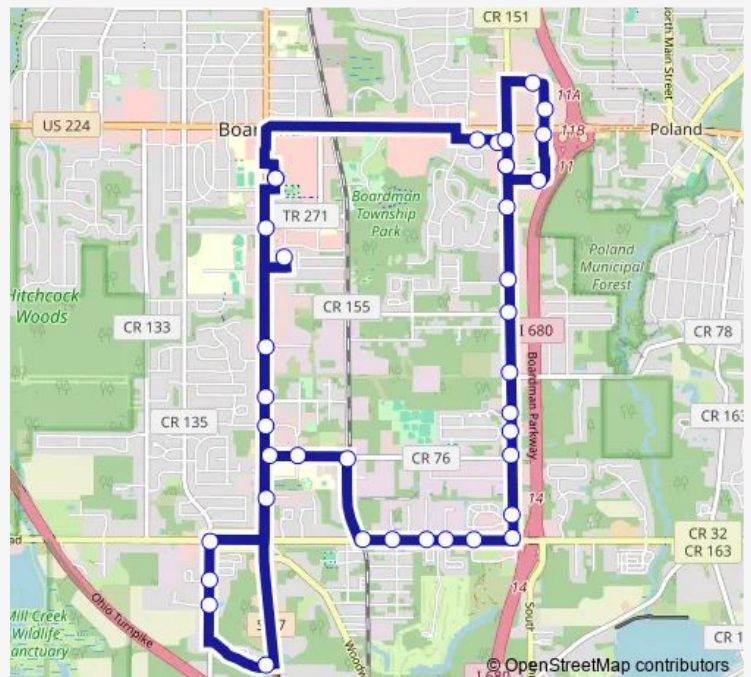

South Ave & Western Reserve Rd

Western Reserve Rd & Southwestern Run (F

Western Reserve Rd & Crossroads Dr (Flag

Route schedule

Southern Park Mall — Southern Park Mall

Monday 05:55-19:55

Tuesday 05:55-19:55

Wednesday 05:55-19:55

Thursday 05:55-19:55

Friday 05:55-19:55

Saturday 06:55-16:55

Sunday —

Route info

Direction: Southern Park Mall

Stops: 38

Trip Duration: 0 hour 37 min

26 — 26 Boardman East Loop

Western Reserve Rd & Indian Creek Dr

Western Reserve Rd & Indian Creek Dr (FI

Western Reserve Rd & Southern Blvd

Southern Blvd & Mcclurg Rd

Mcclurg Rd & Tod Ave

Mcclurg Rd & Market St

Assumption Nursing Home

Sharrott Rd & Cedars Dr (Flag Stop)

Sharrott Rd @ Stonegate (Flag Stop)

Sharrot Rd & W Western Reserve Rd

Market St & Marwood Cir

Market St & Roche Way (Flag Stop)