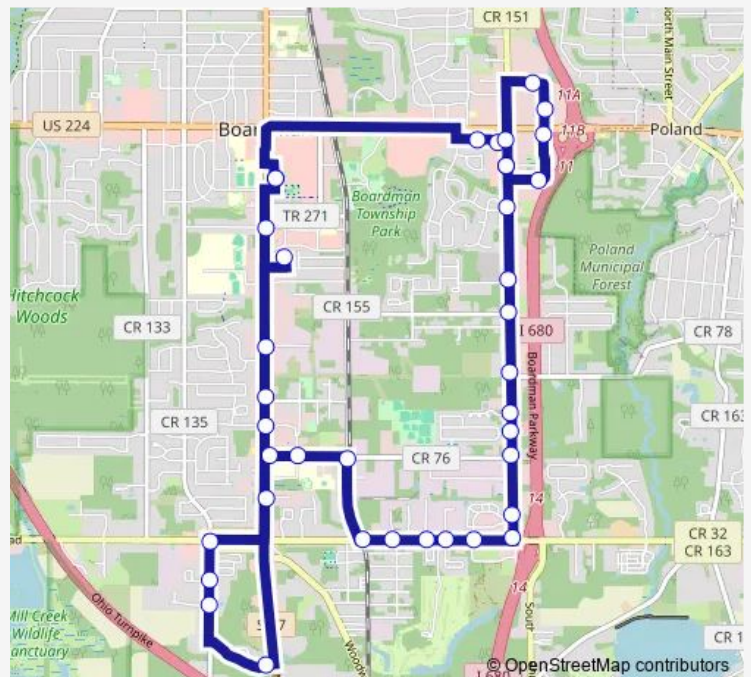

South Ave & Western Reserve Rd

Western Reserve Rd & Southwestern Run (F

Western Reserve Rd & Crossroads Dr (Flag

Route schedule

Southern Park Mall — Southern Park Mall

Monday 05:55-19:55

Tuesday 05:55-19:55

Wednesday 05:55-19:55

Thursday 05:55-19:55

Friday 05:55-19:55

Saturday 06:55-16:55

Sunday —

Route info

Direction: Southern Park Mall

Stops: 38

Trip Duration: 0 hour 37 min

26 — 26 Boardman East Loop

Western Reserve Rd & Indian Creek Dr

Western Reserve Rd & Indian Creek Dr (FI

Western Reserve Rd & Southern Blvd

Southern Blvd & Mcclurg Rd

Mcclurg Rd & Tod Ave

Mcclurg Rd & Market St

Assumption Nursing Home

Sharrott Rd & Cedars Dr (Flag Stop)

Sharrott Rd @ Stonegate (Flag Stop)

Sharrot Rd & W Western Reserve Rd

Market St & Marwood Cir

Market St & Roche Way (Flag Stop)