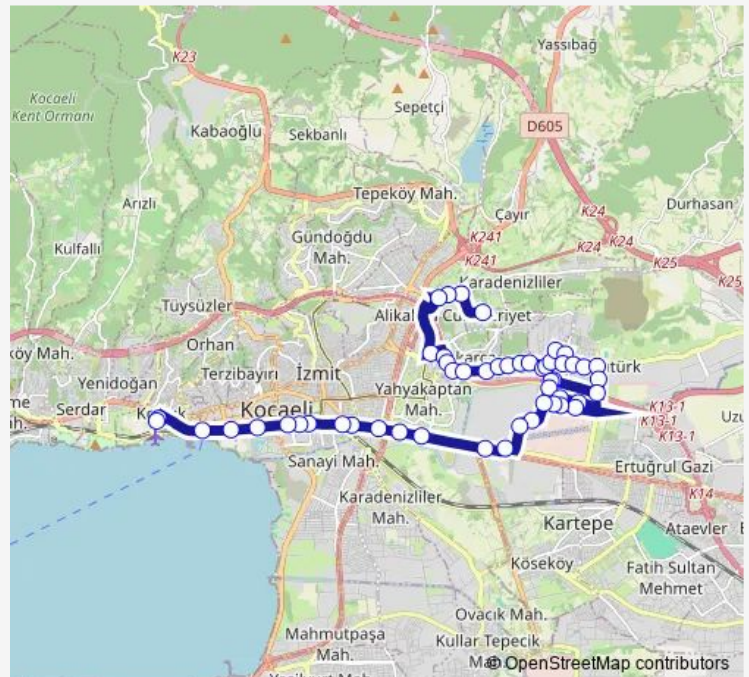

Alikahya İlkokulu 2

Ahmet Müfit BEY 1

Alikahya Hayirsevenler Camii 1

Route schedule

Çocuk Hastanesi — Batı Terminali Giriş

Monday 06:00-23:20

Tuesday 06:00-23:20

Wednesday 06:00-23:20

Thursday 06:00-23:20

Friday 06:00-23:20

Saturday 06:00-23:20

Sunday 06:00-23:20

Route info

Direction: Çocuk Hastanesi

Stops: 51

Trip Duration: 0 hour 34 min

■ 26 — Alikahya-İzmit

BusMaps

Sađirgil

Kocaeli Stadi

Vatan Caddesi 2

Bađimsizlik Caddesi

Eski Alikahya Belediyesi

Eski Alikahya Belediyesi 3

Thursday 00:20-23:40

Friday 00:20-23:40

Saturday 00:20-23:40

Sunday 00:20-23:40

Route info

Direction: Bati Terminali Peronlar

Stops: 46

Trip Duration: 0 hour 33 min