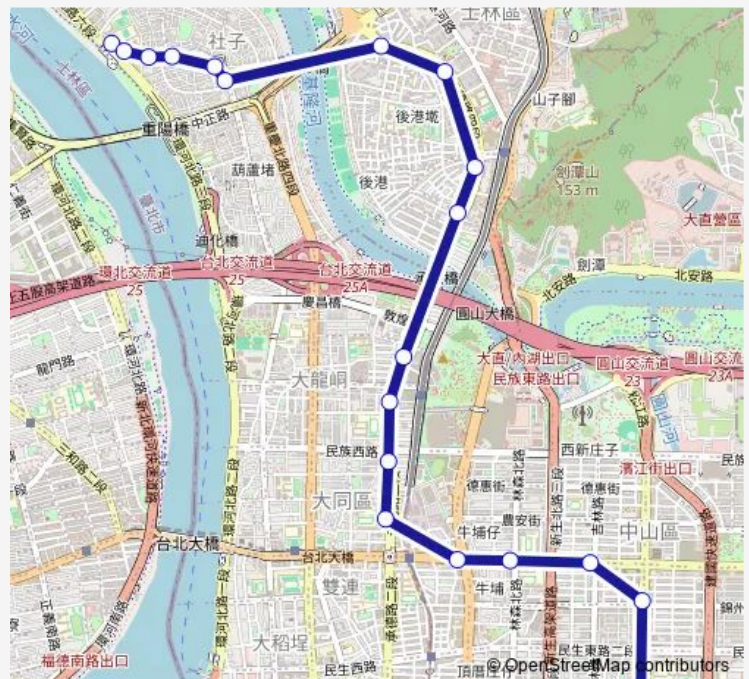

民族承德路口

大同國小

民權中山路口

捷運中山國小站

民權吉林路口

捷運行天宮站(松江路)

長春松江路口

### Route schedule

社子國小二 — 長春松江路口

Monday 05:50-20:50

Tuesday 05:50-20:50

Wednesday 05:50-20:50

Thursday 05:50-20:50

Friday 05:50-20:50

Saturday —

### Route info

Direction: 社子國小二

Stops: 19

Trip Duration: 0 hour 28 min

26 — 社子-行天宮

BusMaps

26 Bus time schedules and route maps are available in an offline PDF at [busmaps.com](https://busmaps.com). Use the [busmaps.com](https://busmaps.com) website to see live bus times, train schedule or subway schedule, and step-by-step directions for all public transit in Taipei