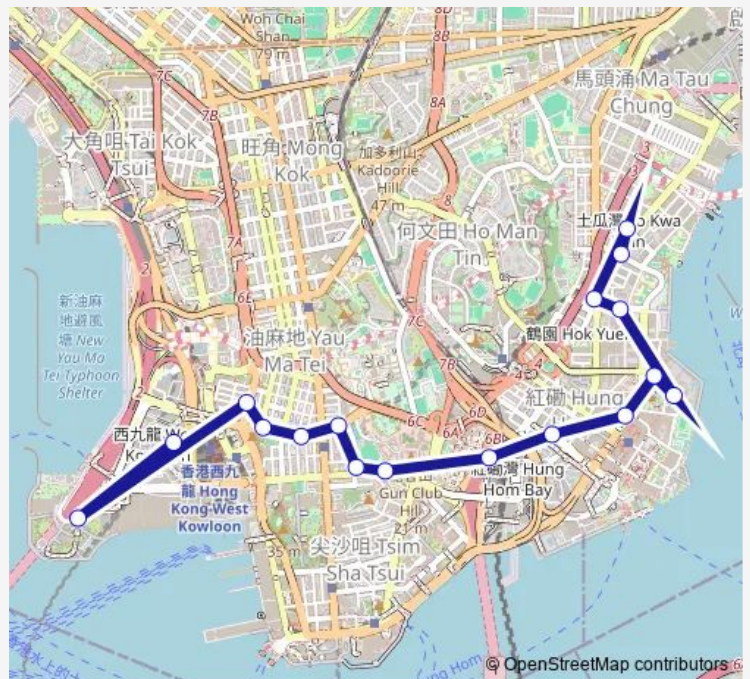

MA TAU WAI Road, Near Shek Tong Street

LOK Shan Road, Near Cheung Ning Street|Lok Shan Road

Route schedule

Kowloon Station GMB Terminus|Kowloon Station — CHI Kiang Street, Near I-Feng Mansions Block B

Monday	06:00-19:30
Tuesday	06:00-19:30
Wednesday	06:00-19:30
Thursday	06:00-19:30
Friday	06:00-19:30
Saturday	06:00-19:30
Sunday	06:00-19:30

Route info

Direction: Kowloon Station GMB Terminus|Kowloon Station

Stops: 17

Trip Duration: 0 hour 32 min

■ 26 — TO KWA WAN (CHI Kiang Street) - Kowloon Station

Direction

CHI Kiang Street, Near I-Feng Mansions Block B —
Kowloon Station GMB Terminus|Kowloon Station