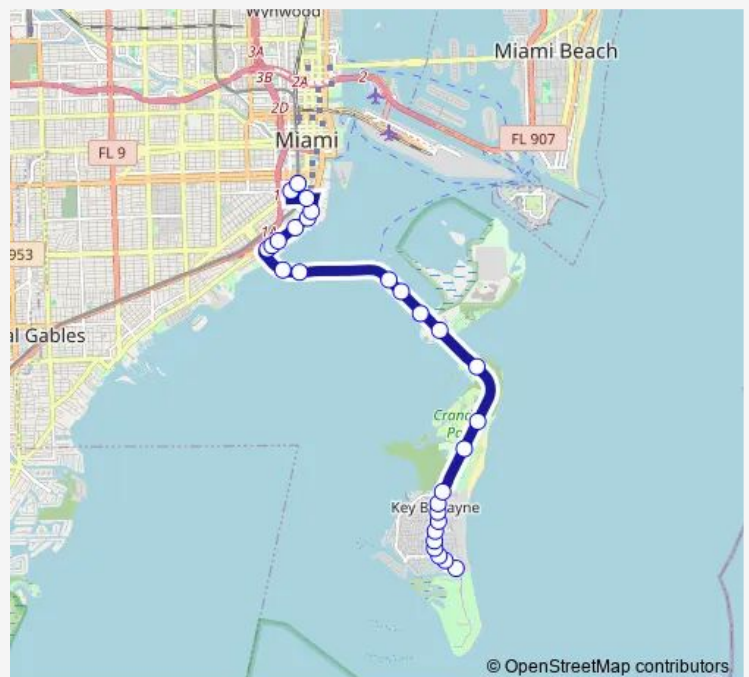

Bus 26 Brickell Station-KEY Biscayne

[Go to website](#)

Direction

Crandon Blvd & Arthur Lamb JR Rd — Brickell Station (West Side)

28 stops

[Open route schedule](#)

Crandon Blvd & Arthur Lamb JR Rd

Crandon BD & # 951 Us.Post Office

Rickenbacker CY & OP Hobie CAT Beach

Rickenbacker CY & OP Smith Pathway

Brickell AV & SE 25 Rd

Brickell AV & # 2451

Route schedule

Crandon Blvd & Arthur Lamb JR Rd — Brickell Station (West Side)

Monday	05:59-23:30
Tuesday	05:59-23:30
Wednesday	05:59-23:30
Thursday	05:59-23:30
Friday	05:59-23:30
Saturday	05:58-23:28
Sunday	05:59-23:26

Route info

Direction: Crandon Blvd & Arthur Lamb JR Rd

Stops: 28

Trip Duration: 0 hour 26 min

26 — Brickell Station-KEY Biscayne

Brickell AV & # 2127

Brickell AV & # 1809

Brickell AV & SE 15 Rd

Brickell AV & SE 14 Te

SW 13 ST @ Brickell Av

SW 2 AV & SW 11 St

Brickell Station (West Side)

Direction

Brickell Station (West Side) — Crandon Blvd & Arthur Lamb JR Rd

27 stops

[Open route schedule](#)