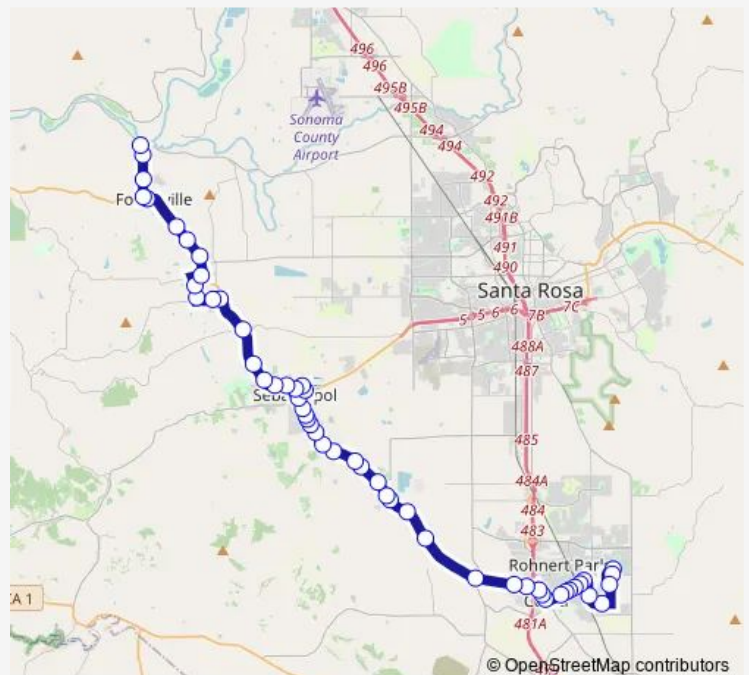

Hwy 116 & Woodworth Rd

Hwy 116 & Daywalt Rd (N xing 116)

Hwy 116 & Hessel Rd

Hwy 116 & Lone Pine Rd

Route schedule

Sonoma State University — Mirabel Rd Ext & River Rd

Monday 15:38-15:47

Tuesday 15:38-15:47

Wednesday 15:38-15:47

Thursday 15:38-15:47

Friday 15:38-15:47

Saturday —

Sunday —

Route info

Direction: Sonoma State University

Stops: 53

Trip Duration: 0 hour 56 min

26 — Sebastopol, Cotati, Rohnert Park

Hwy 116 & Todd Rd

Hwy 116 & Old Gravenstein Hwy

Hwy 116

Hwy 116 & Bloomfield Rd

Hwy 116 & Industrial Ave

Fairfield Inn

Hwy 116 & Fircrest Ave

Hwy 116 & Hutchins Ave

Hwy 116 & Southpoint Ave

Sonoma West Medical Ctr

Petaluma Ave & Abbott

Morris St & Hwy 12

Laguna Park Way & Morris St

Laguna Park Way & Sebastopol Transit Hub