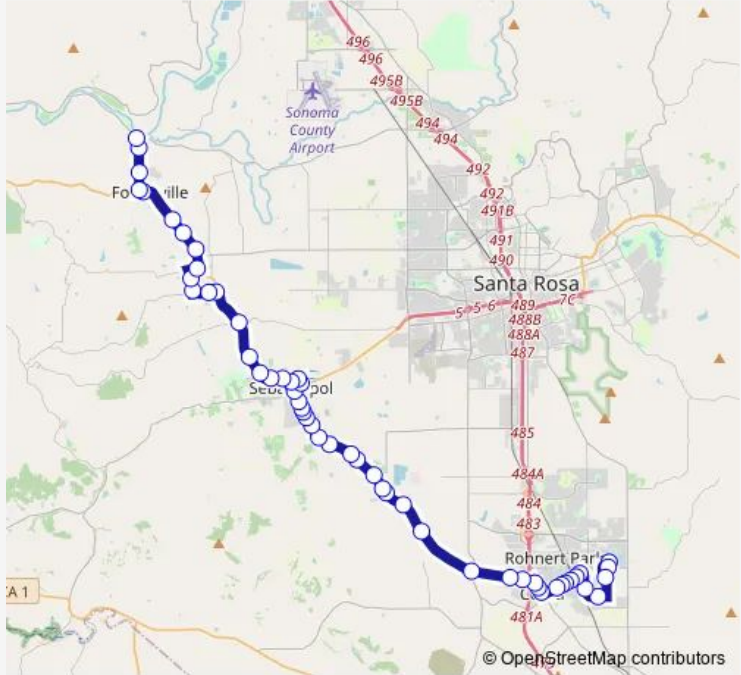

Bus 26 Sebastopol, Cotati, Rohnert Park

[Go to website](#)

Direction
 Sonoma State University — Mirabel Rd Ext & River Rd
 53 stops
[Open route schedule](#)

- Sonoma State University
- East Cotati Ave & Sequoia Way
- Camino Colegio & Middlebrook Way
- Camino Colegio & Manchester (Ac Credo Hs)
- Camino Colegio & Magnolia Ave
- East Cotati Ave & Camino Colegio Ave
- East Cotati Ave & Sunflower Dr
- East Cotati Ave & Ryan Lane
- East Cotati Ave & Lancaster Dr
- East Cotati Ave & Adrian Dr
- East Cotati Ave & La Salle St
- Old Redwood Hwy & La Plaza
- Old Redwood Hwy & George St
- Old Redwood Hwy & St Joseph Way
- Hwy 116 & Redwood Dr
- Hwy 116 & Alder Ave
- Hwy 116 & Stony Point Rd
- Hwy 116 & Woodworth Rd
- Hwy 116 & Daywalt Rd (N xing 116)
- Hwy 116 & Hessel Rd
- Hwy 116 & Lone Pine Rd

Route schedule
 Sonoma State University — Mirabel Rd Ext & River Rd

Monday	15:38-15:47
Tuesday	15:38-15:47
Wednesday	15:38-15:47
Thursday	15:38-15:47
Friday	15:38-15:47
Saturday	—
Sunday	—

Route info
 Direction: Sonoma State University
 Stops: 53
 Trip Duration: 0 hour 56 min

26 — Sebastopol, Cotati, Rohnert Park **BusMaps**

Hwy 116 & Todd Rd

Hwy 116 & Old Gravenstein Hwy

Hwy 116

Hwy 116 & Bloomfield Rd

Hwy 116 & Industrial Ave

Fairfield Inn

Hwy 116 & Fircrest Ave

Hwy 116 & Hutchins Ave

Hwy 116 & Southpoint Ave

Sonoma West Medical Ctr

Petaluma Ave & Abbott

Morris St & Hwy 12

Laguna Park Way & Morris St

Laguna Park Way & Sebastopol Transit Hub

Healdsburg Ave & N Main St