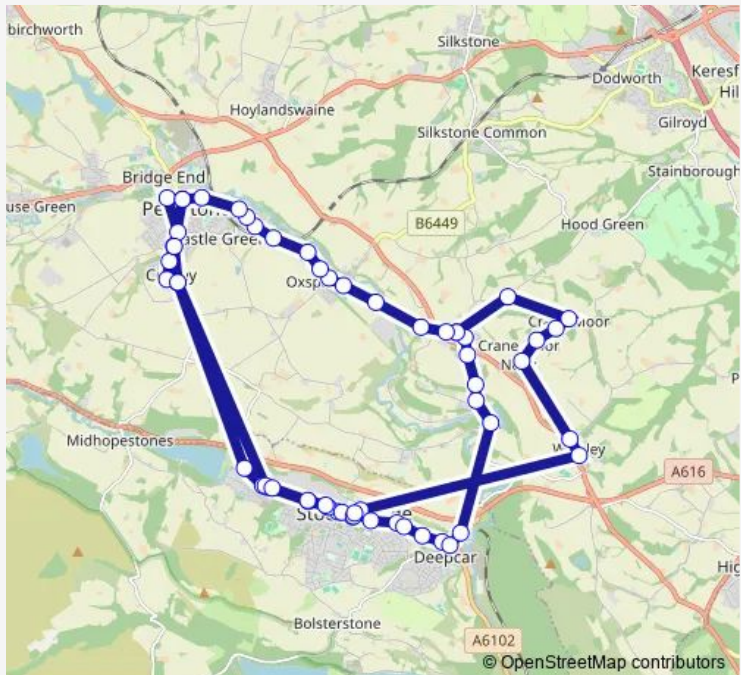

## Bus 26 Thurgoland - Penistone (Circle)

[Go to website](#)

**Direction**  
 Penistone Grammar School Bus Park/Huddersfield R —  
 Roper Lane/Thurgoland Hall Lane

24 stops

[Open route schedule](#)

- Penistone Grammar School Bus Park/Huddersfield R
- The Green/Downing Square
- Mortimer Road/Moorside Avenue
- Mortimer Road/Royd Field Lane
- Manchester Road/Newton Avenue
- Manchester Road/Newton Avenue
- Manchester Road/Park Drive Way
- Manchester Road/Hole House Lane
- Manchester Road/Gibson Lane
- Manchester Road/Fox Valley Way
- Fox Valley Way/Manchester Road
- Manchester Road/New Road
- Manchester Road/Ash Lane
- Manchester Road/New Street
- Manchester Road/Haywood Lane
- Manchester Road/St Johns Road
- Manchester Road/Carr Road
- Wortley Road/Station Road
- Forge Lane/Old Mill Lane
- Cote Lane/Huthwaite Lane
- Cote Lane/Springwood Rise

Route schedule

Penistone Grammar School Bus Park/Huddersfield R —  
 Roper Lane/Thurgoland Hall Lane

Monday	15:00
Tuesday	15:00
Wednesday	15:00
Thursday	15:00
Friday	15:00
Saturday	—
Sunday	—

**Route info**

Direction: Penistone Grammar School Bus Park/Huddersfield R

Stops: 24

Trip Duration: 0 hour 29 min

Cote Lane/Halifax Road

Smithy Hill/Fir Tree

Roper Lane/Thurgoland Hall Lane

## Direction

Roper Lane/Thurgoland Hall Lane — Market Place/St Mary's Street

58 stops

[Open route schedule](#)

Roper Lane/Thurgoland Hall Lane

Thurgoland Hall Lane/Hollin Moor Lane

Hand Lane/Crane Moor Road