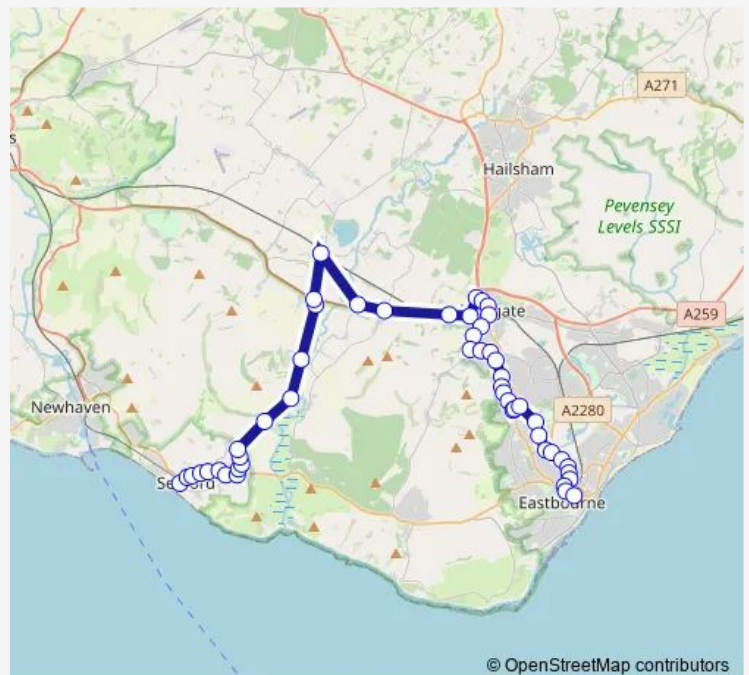

Thursday —

Friday —

Saturday —

Sunday 10:00-18:00

Route info

Direction: Gildredge Road

Stops: 51

Trip Duration: 0 hour 44 min

© OpenStreetMap contributors

■ 26 — Eastbourne - Polegate - Alfriston - Seaford

BusMaps

Glen Close

Farmlands Way

Wannock Road Recreation Ground

Railway Station

High Street

—

Saturday

—

Sunday

09:05-16:50

Route info

Direction: Morrison's

Stops: 50