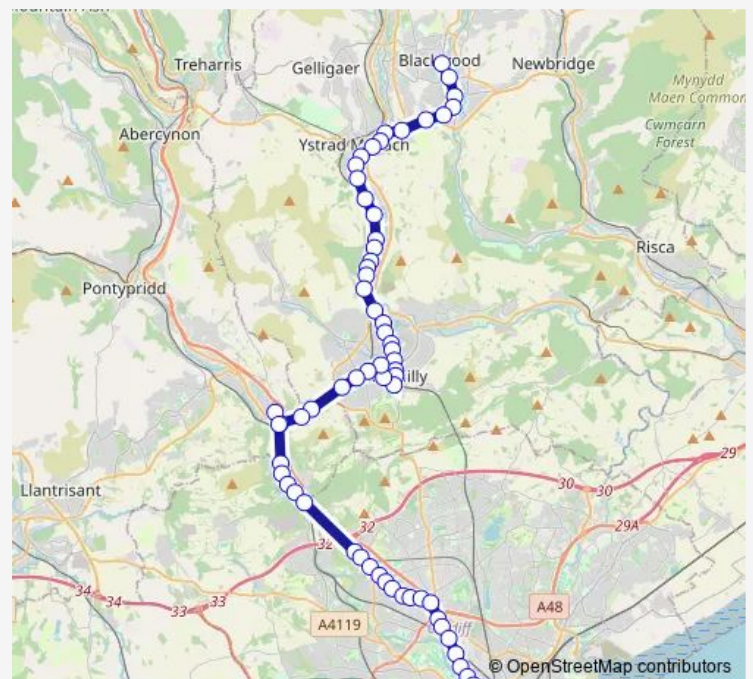

Thursday 07:30-17:45

Friday 07:30-17:45

Saturday 07:30-18:45

Sunday —

Route info

Direction: Greyfriars Road Stop GJ

Stops: 62

Trip Duration: 1 hour 35 min