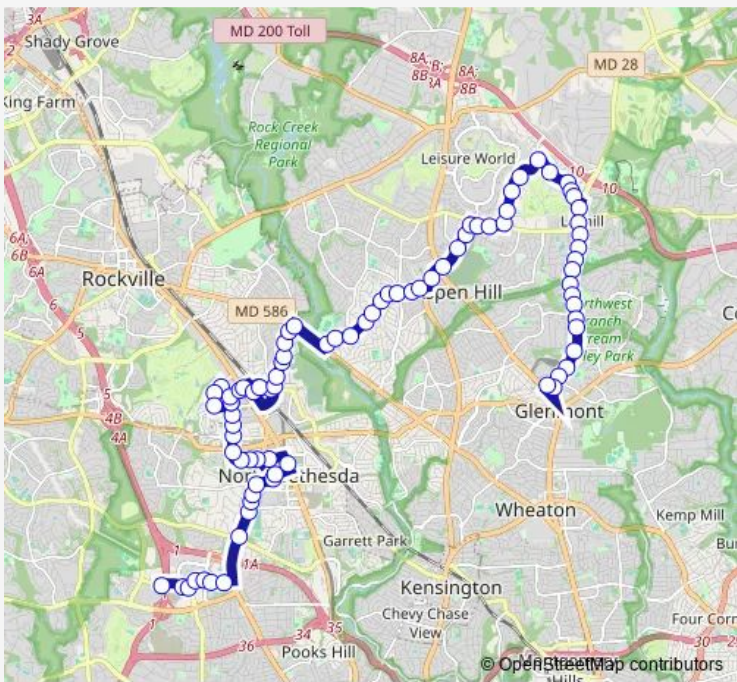

Bus 26 26-Montgomery Mall-Glenmont

[Go to website](#)

Direction
 Glenmont Station & BAY B — Montgomery Mall Transit Center & BAY B

79 stops

[Open route schedule](#)

- Glenmont Station & BAY B
- Layhill RD & Greenery Ln
- Layhill RD & Glenallan Ave
- Layhill RD & Saddlebrook Park
- Layhill RD & Briggs Rd
- Layhill RD & Middlebridge Dr
- Layhill RD & Hathaway Dr
- Layhill RD & Poplar RUN Dr
- Layhill RD & Deckman Ln
- Layhill RD & Middlevale Ln
- Layhill RD & Post Ln
- Layhill RD & E Gate Dr
- Layhill RD & Queensgard Rd
- Layhill RD & BEL PRE Rd
- Layhill RD & Ballows Way
- Longmead Crossing DR & Village Gate Dr
- Longmead Crossing DR & Cherry Leaf Ln
- Longmead Crossing DR & Wimbledon Dr
- Longmead Crossing DR & Normandy Crossing Dr
- Homecrest RD & Longmead Crossing Dr
- Homecrest RD & Hydrus Rd

Route schedule
 Glenmont Station & BAY B — Montgomery Mall Transit Center & BAY B

Monday	04:55-00:05 ⁺¹
Tuesday	04:55-00:05 ⁺¹
Wednesday	04:55-00:05 ⁺¹
Thursday	04:55-00:05 ⁺¹
Friday	04:55-00:05 ⁺¹
Saturday	05:25-00:05 ⁺¹
Sunday	05:25-00:05 ⁺¹

Route info

Direction: Glenmont Station & BAY B

Stops: 79

Trip Duration: 1 hour 3 min

26 — 26-Montgomery Mall-Glenmont BusMaps

Homecrest RD & Gunarette Way

Homecrest RD & Homecrest House

BEL PRE RD & Homecrest Rd

BEL PRE RD & Weeping Willow Dr

Connecticut AVE & BEL PRE Rd

Connecticut AVE & Pear Tree Ct

Connecticut AVE & Grand PRE Rd

Connecticut AVE & Georgia Ave

Connecticut AVE & Georgia Ave

Connecticut AVE & Aspen Hill Rd