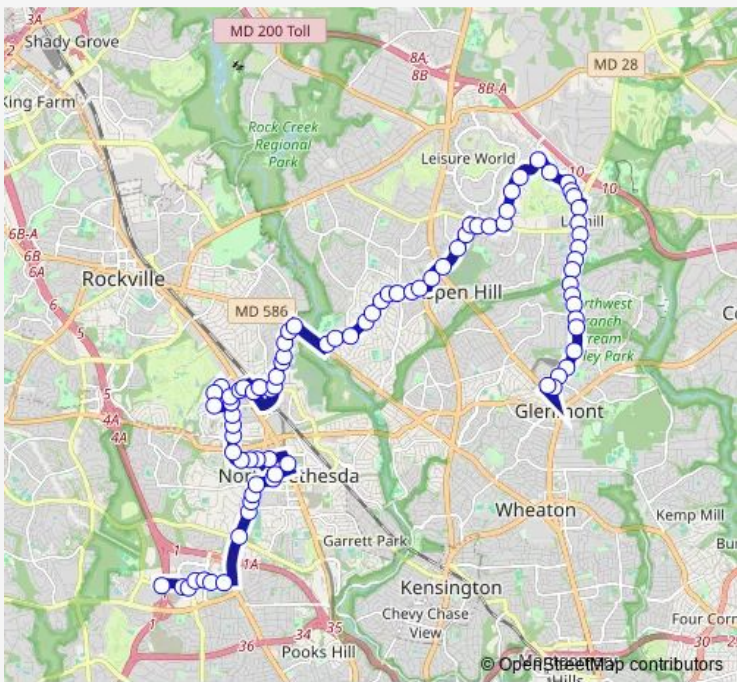

Direction
 Glenmont Station & BAY B — Montgomery Mall Transit Center & BAY B

79 stops

[Open route schedule](#)

- Glenmont Station & BAY B
- Layhill RD & Greenery Ln
- Layhill RD & Glenallan Ave
- Layhill RD & Saddlebrook Park
- Layhill RD & Briggs Rd
- Layhill RD & Middlebridge Dr
- Layhill RD & Hathaway Dr
- Layhill RD & Poplar RUN Dr
- Layhill RD & Deckman Ln
- Layhill RD & Middlevale Ln
- Layhill RD & Post Ln
- Layhill RD & E Gate Dr
- Layhill RD & Queensgard Rd
- Layhill RD & BEL PRE Rd
- Layhill RD & Ballows Way
- Longmead Crossing DR & Village Gate Dr
- Longmead Crossing DR & Cherry Leaf Ln
- Longmead Crossing DR & Wimbledon Dr
- Longmead Crossing DR & Normandy Crossing Dr
- Homecrest RD & Longmead Crossing Dr
- Homecrest RD & Hydrus Rd

Route schedule
 Glenmont Station & BAY B — Montgomery Mall Transit Center & BAY B

Monday	04:55-00:05 ⁺¹
Tuesday	04:55-00:05 ⁺¹
Wednesday	04:55-00:05 ⁺¹
Thursday	04:55-00:05 ⁺¹
Friday	04:55-00:05 ⁺¹
Saturday	05:25-00:05 ⁺¹
Sunday	05:25-00:05 ⁺¹

Route info

Direction: Glenmont Station & BAY B

Stops: 79

Trip Duration: 0 hour 54 min

26 — 26-Montgomery Mall-Glenmont BusMaps

Homecrest RD & Gunarette Way

Homecrest RD & Homecrest House

BEL PRE RD & Homecrest Rd

BEL PRE RD & Weeping Willow Dr

Connecticut AVE & BEL PRE Rd

Connecticut AVE & Pear Tree Ct

Connecticut AVE & Grand PRE Rd

Connecticut AVE & Georgia Ave

Connecticut AVE & Georgia Ave

Connecticut AVE & Aspen Hill Rd