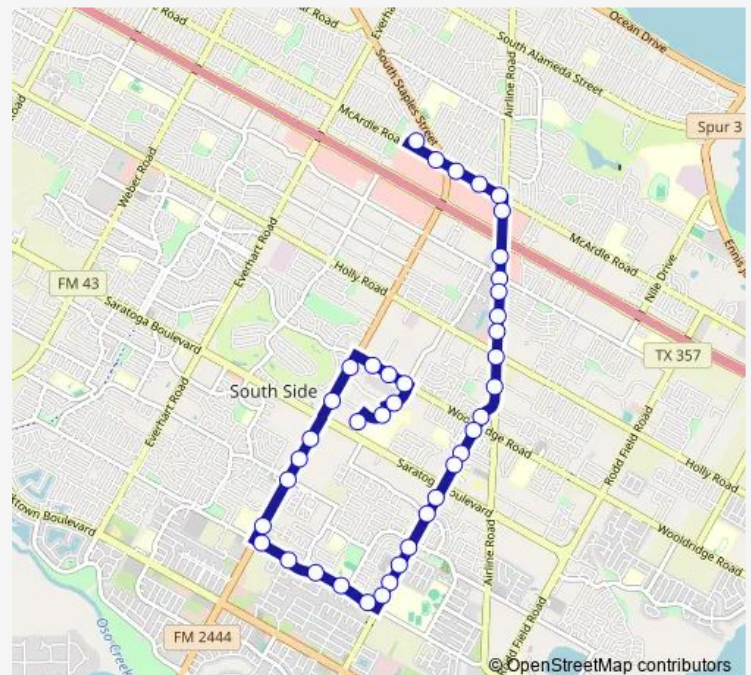

2525-Cimarron

Route schedule

Southside Station Bay G — Spohnsouth @Saratoga

Monday	06:00-19:00
Tuesday	06:00-19:00
Wednesday	06:00-19:00
Thursday	06:00-19:00
Friday	06:00-19:00
Saturday	08:00-19:00
Sunday	08:00-19:00

Route info

Direction: Southside Station Bay G

Stops: 40

Trip Duration: 0 hour 33 min

26 — Airline/Lipes

2526-Cimarron @ Megan

2528-3701 Cimarron

2529-Lipes @ Lipes Apts

Tuesday 06:35-19:35

Wednesday 06:35-19:35

Thursday 06:35-19:35

Friday 06:35-19:35

Saturday 08:35-19:35

Sunday 08:35-19:35

Route info

Direction: Spohnsouth @Saratoga