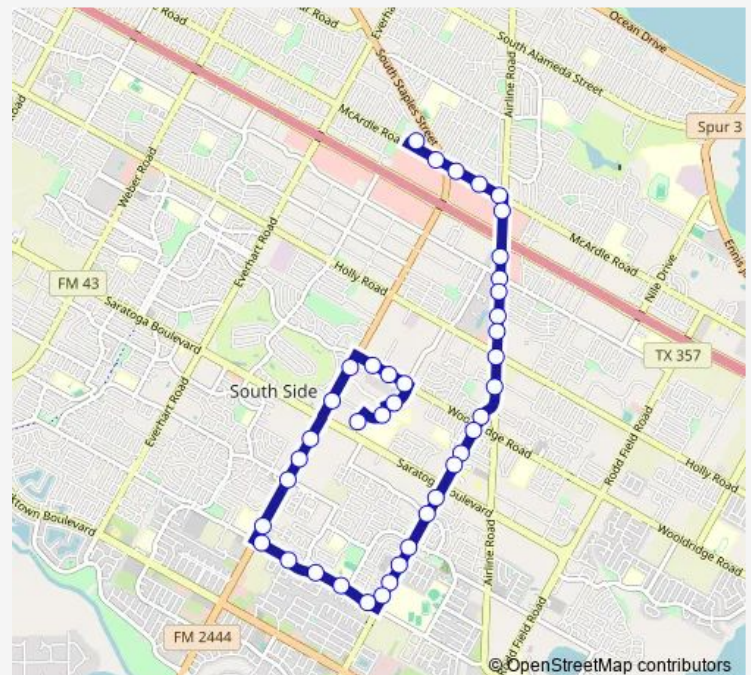

### Route schedule

Southside Station Bay G — Spohnsouth @Saratoga

Monday 06:00-19:00

Tuesday 06:00-19:00

Wednesday 06:00-19:00

Thursday 06:00-19:00

Friday 06:00-19:00

Saturday 08:00-19:00

### Route info

Direction: Southside Station Bay G

Stops: 40

Trip Duration: 0 hour 33 min

26 — Airline/Lipes

2526-Cimarron @ Megan

2528-3701 Cimarron

2529-Lipes @ Lipes Apts