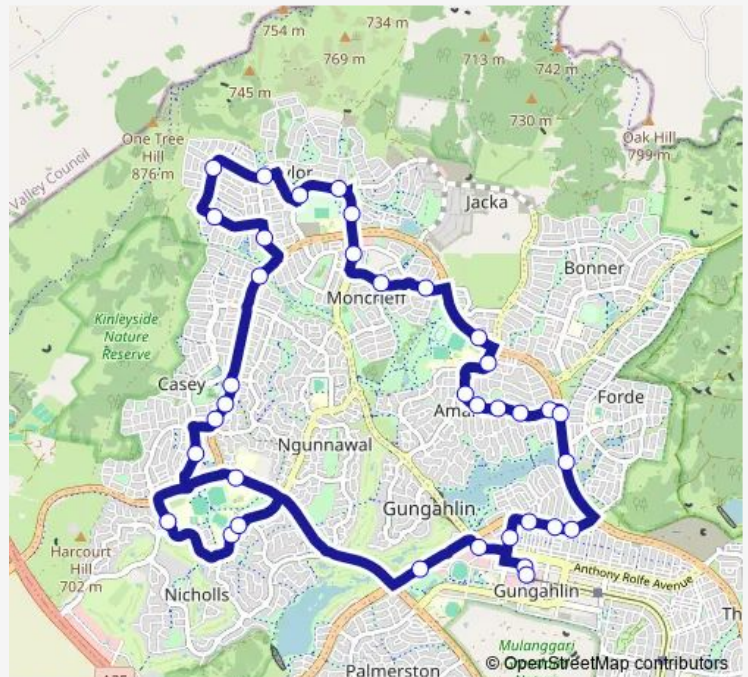

Bus 26 Taylor Loop via Moncrieff & Amaroo

[Go to website](#)

Direction

Gungahlin Place Plt 4 — Gungahlin Place Plt 3 Arrivals

34 stops

[Open route schedule](#)

- Gungahlin Place Plt 4
- Anthony Rolfe Av before Gundaroo Rd
- Gundaroo Dr after Ginn St
- John Paul College Gungahlin Dr
- Casey Market Town Kingsland Pde
- Horse Park Dr after Overall Av
- Horse Park Dr 2nd after Newlop St
- Horse Park Dr before Yeend Av
- Horse Park Dr before Grenfell Av
- Grenfell Av before Morath St
- Robin Boyd Crescent after Ken Herde Cr
- 137 Robin Boyd Cr
- Robin Boyd Cr before Devenish St
- Sutherland Cr before Bischoff St
- Sutherland Cr after Chadwick St
- Sutherland Cr opp Margaret Hendry School
- Mirrabei Dr after O'Keefe Av
- Bernard Heinze Av after Yidaki Way
- Bernard Heinze Av after Gussey St
- Horse Park Dr before Roden Cutler Dr
- Amaroo Shops Katherine Av

Route schedule

Gungahlin Place Plt 4 — Gungahlin Place Plt 3 Arrivals

Monday	07:35
Tuesday	07:35
Wednesday	07:35
Thursday	07:35
Friday	07:35
Saturday	—
Sunday	—

Route info

Direction: Gungahlin Place Plt 4

Stops: 34

Trip Duration: 0 hour 47 min

26 — Taylor Loop via Moncrieff & Amaroo

Katherine Av opp Auburn St

Katherine Av before Proserpine Cct

Katherine Av opp Cooloola St

Katherine Av opp Clarendon St

Katherine Av after 2nd Carstairs Cct

Horse Park Dr opp Katherine Av

Burgmann Anglican School Forde Campus

Horse Park Dr before David Walsh Av

Gundaroo Dr before Pallin St

Gundaroo Dr after Pallin St

Gundaroo Dr after Gungahlin Pl

Gozzard St before Bruning St