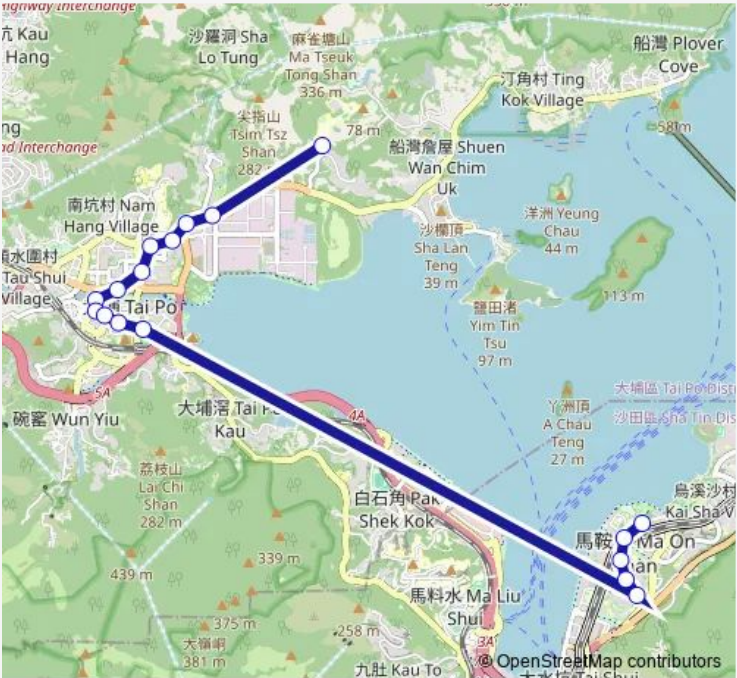

- THE EDUCATION UNIVERSITY OF HONG KONG MINIBUS TERMINUS
- TING KOK ROAD, NEAR LEE KUM KEE, TAI PO INDUSTRIAL ESTATE
- Ting KOK Road, Near YUE Kok
- Ting KOK Road, KAU YAN College|Ting KOK Road, West-bound BUS LAY-BY Near KAU YAN College
- Ting KOK Road, YEE NGA Court
- NAM WAN Road, SUN Hing Garden|Nam WAN Road, Near SUN Hing Garden|Nam WAN Road SUN Hing Garden|Nam WAN Road, Outside SUN Hing Garden
- TAI PO TAI WO Road, Opposite TAI PO Centre
- PO Heung Bridge Southbound Opposite Former LUK Heung SAN Tsuen Public School|Po Heung Street, Near PO Heung Bridge
- 73 KWONG FUK ROAD|NO. 71 KWONG FUK ROAD|KWONG FUK ROAD, NEAR TAK HONG BUILDING|NO. 73 KWONG FUK ROAD
- Kwong FUK Road, Near Kwong FUK Building|Kwong FUK Road, Near Kwong FUK Building
- Kwong FUK Road, Near WAN TAU KOK Lane|Kwong FUK Road, WAN TAU KOK Lane|Kwong FUK Road, Near WAN TAU KOK Lane
- TAI PO Road, Outside Kwong FUK Estate|Tai PO Road, Outside Kwong FUK Estate
- Hang Hong Street, Opposite YIU HIM House, YIU ON Estate

Route schedule
THE EDUCATION UNIVERSITY OF HONG KONG MINIBUS TERMINUS — MA ON SHAN (BAYSHORE TOWERS) MINIBUS TERMINUS

Monday	06:40-21:00
Tuesday	06:40-21:00
Wednesday	06:40-21:00
Thursday	06:40-21:00
Friday	06:40-21:00
Saturday	06:40-21:00
Sunday	06:40-21:00

Route info
Direction: THE EDUCATION UNIVERSITY OF HONG KONG MINIBUS TERMINUS
Stops: 17
Trip Duration: 0 hour 32 min