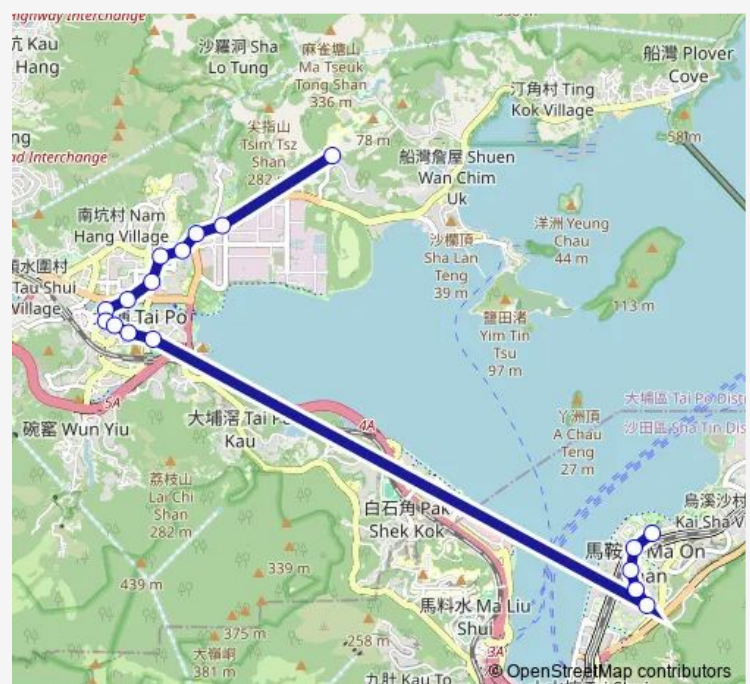

Hang Hong Street, Opposite YIU HIM House, YIU ON Estate

Route schedule

THE Education University OF Hong Kong Minibus Terminus — MA ON Shan (Bayshore Towers) Minibus Terminus

Monday 06:40-21:00

Tuesday 06:40-21:00

Wednesday 06:40-21:00

Thursday 06:40-21:00

Friday 06:40-21:00

Saturday 06:40-21:00

Sunday 06:40-21:00

Route info

Direction: THE Education University OF Hong Kong Minibus Terminus

Stops: 17

Trip Duration: 0 hour 32 min

Hang Hong Street BUS LAY-BY Outside MA ON Shan Sports Ground|Hang Hong Street, Opposite YIU ON Estate BUS Terminus|Hang Hong Street BUS LAY-BY Outside MA ON Shan Sports Ground

Direction: MA ON Shan (Bayshore Towers) Minibus Terminus

Stops: 14

Trip Duration: 0 hour 32 min

26 Bus time schedules and route maps are available in an offline PDF at busmaps.com. Use the busmaps.com website to see live bus times, train schedule or subway schedule, and step-by-step directions for all public transit in Tai Po