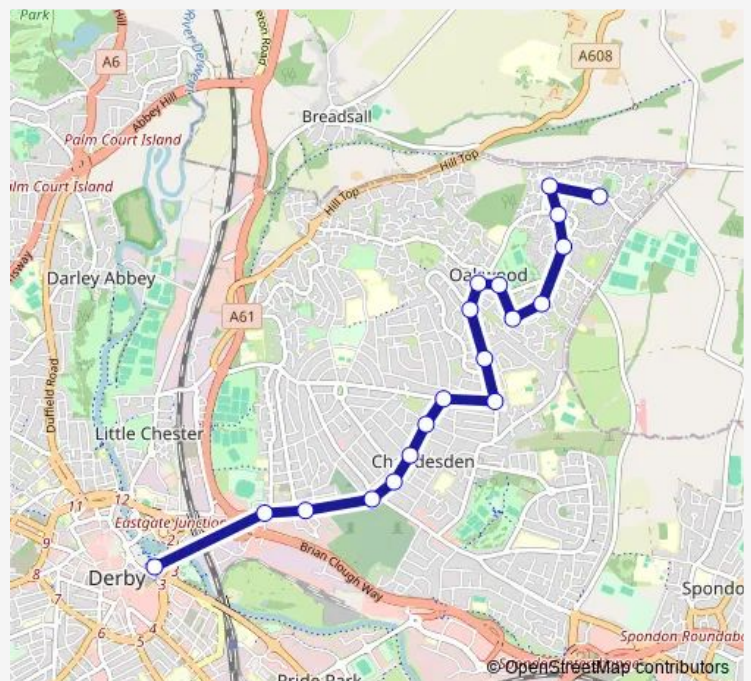

### Direction

Bus Station — Hallgate Close

19 stops

[Open route schedule](#)

Bus Station

Wayzgoose Drive

Cornwall Road

Nottingham Road Cemetery

### Route schedule

Bus Station — Hallgate Close

Monday 06:57-23:10

Tuesday 06:57-23:10

Wednesday 06:57-23:10

Thursday 06:57-23:10

Friday 06:57-23:10

Saturday 07:00-23:10

### Route info

Direction: Bus Station

Stops: 19

Trip Duration: 0 hour 23 min

26 — Derby - Alvaston

## Route info

Direction: Northacre Road

Stops: 21

Trip Duration: 0 hour 25 min

26 Bus time schedules and route maps are available in an offline PDF at [busmaps.com](https://busmaps.com). Use the [busmaps.com](https://busmaps.com) website to see live bus times, train schedule or subway schedule, and step-by-step directions for all public transit in Derby