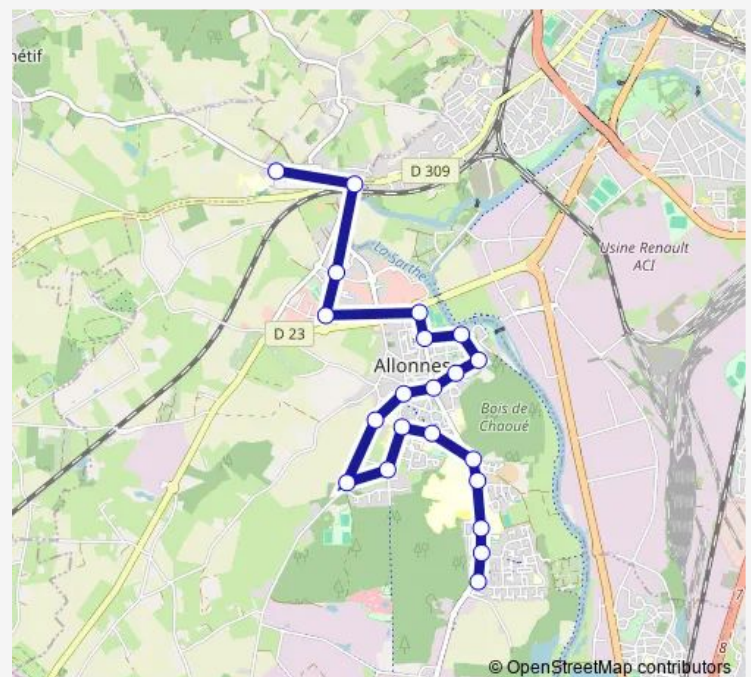

Thursday 08:10-17:39

Friday 08:10-17:39

Saturday —

Sunday —

Route info

Direction: St-Joseph

Stops: 26

Trip Duration: 0 hour 32 min

26 — St-Georges / St-Joseph - Allonnes

BusMaps

Vendée

Languedoc

Flandres

Gascogne

Allonnes

Direction

Allonnes — St-Joseph

21 stops

[Open route schedule](#)

Allonnes

Savoie

Lycée Malraux

Centre Hospitalier Spécialisé

Piscine

Sunday 08:34-18:34

Route info

Direction: Allonnes

Stops: 21

Trip Duration: 0 hour 30 min

Direction

St-Georges — Allonnes

25 stops