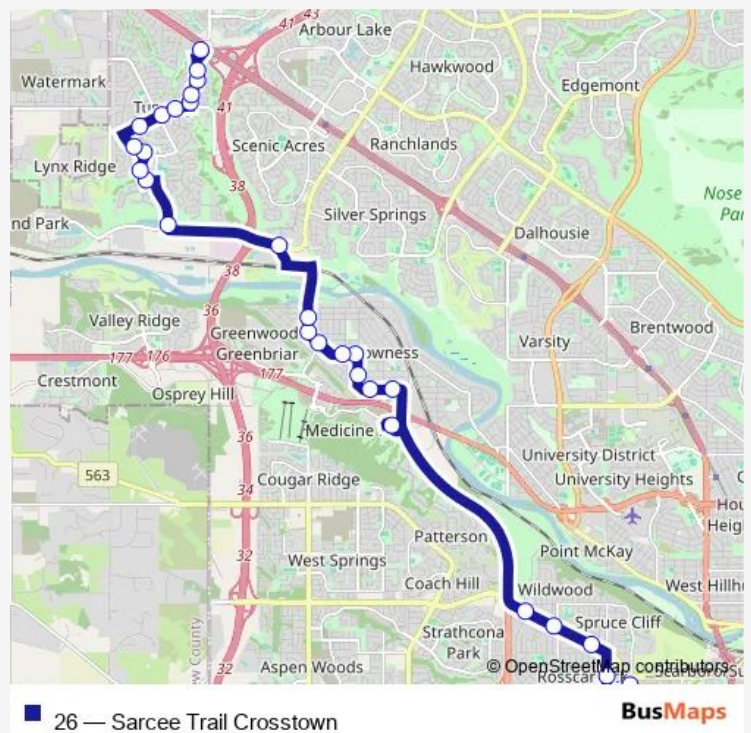

Bus 26 Sarcee Trail Crosstown

[Go to website](#)

Direction
 Tuscany Station - Tuscany Terminal — Westbrook LRT Station
 31 stops
[Open route schedule](#)

- Tuscany Station - Tuscany Terminal
- SB Tuscany Springs BV @ Tuscarora HT NW
- SB Tuscany Springs BV @ Tuscarora CR NW
- SB Tuscany Springs BV @ Tuscarora CI NW
- WB Tuscany BV @ Tuscany Springs BV Nw
- WB Tuscany BV @ Tuscany Valley VW Nw
- WB Tuscany BV @ Tuscany WY Nw
- Wb Tuscany BV @ Tuscany Ridge VW Nw
- EB Tuscany DR @ Tuscany Ridge CL NW
- SB Tuscany Glen RD @ Tuscany DR Nw
- SB Tuscany Glen RD @ Tuscany Glen PA Nw
- EB Tuscany Estates DR @ Tuscany Glen PA Nw
- EB Nosehill Dr @ Tuscany Hill Nw
- SB 87 ST NW @ Nose Hill Dr
- SB 85 ST NW @ 48 AV Nw
- SB 85 ST NW @ 46 AV Nw
- EB Bowness RD @ 85 ST NW
- EB Bowness RD @ 83 ST Nw
- EB Bowness RD @ 79 ST Nw
- SB 77 ST NW @ Bowness Rd
- SB 77 ST NW @ 36 AV Nw

Route schedule

Tuscany Station - Tuscany Terminal — Westbrook LRT Station

Monday	06:06-21:53
Tuesday	06:06-21:53
Wednesday	06:06-21:53
Thursday	06:06-21:53
Friday	06:06-21:53
Saturday	05:55-20:10
Sunday	05:55-20:10

Route info

Direction: Tuscany Station - Tuscany Terminal
 Stops: 31
 Trip Duration: 0 hour 41 min

26 — Sarcee Trail Crosstown

EB 34 AV NW @ Bowmanten Pl

EB 34 AV NW @ W. of 71 ST Nw

WB Na'a Drive SW @ Sarcee Tr Sw

Wednesday 05:16-22:05

Thursday 05:16-22:05

Friday 05:16-22:05

Saturday 05:56-20:11

Sunday 05:56-20:11

Route info

Direction: Westbrook LRT Station

Stops: 31