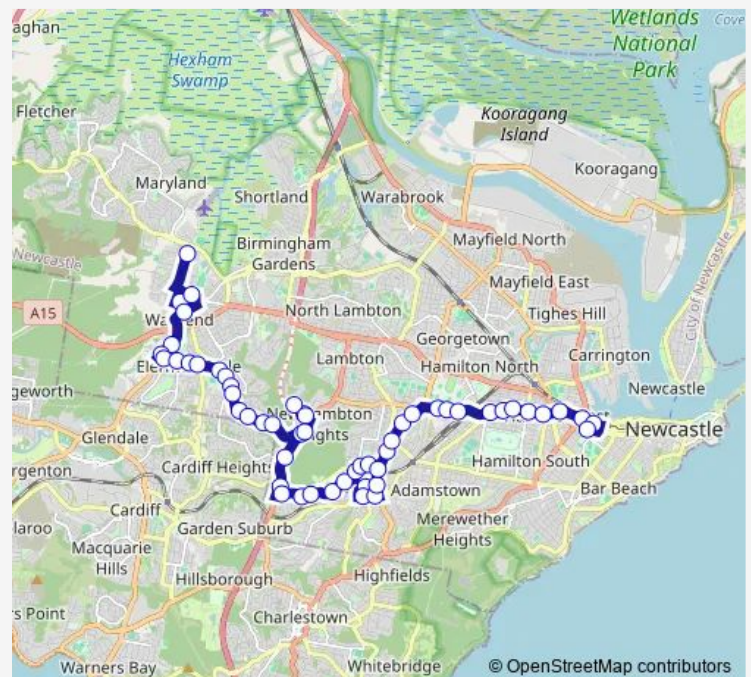

Tuesday 05:19-22:15

Wednesday 05:19-22:15

Thursday 05:19-22:15

Friday 05:19-22:15

Saturday 07:00-21:10

Sunday 08:00-19:10

Route info

Direction: King St At National Park St

Stops: 55

Trip Duration: 1 hour 4 min

26 — Newcastle West to Wallsend via Newcastle Interchange and Kotara

Bridges Rd Opp Penman St

Carnley Av At Birdwood St

Carnley Av Before Orchardtown Rd

Orchardtown Rd At Fay Av

Belford St Before Samdon St

Gregson Park, Tudor St

Tudor St At Murray St

Tudor St After Elcho St

Tudor St After Parry St

Hunter St At Florence St

Hunter St After Bellevue St

26 Bus time schedules and route maps are available in an offline PDF at busmaps.com. Use the busmaps.com website to see live bus times, train schedule or subway schedule, and step-by-step directions for all public transit in Newcastle