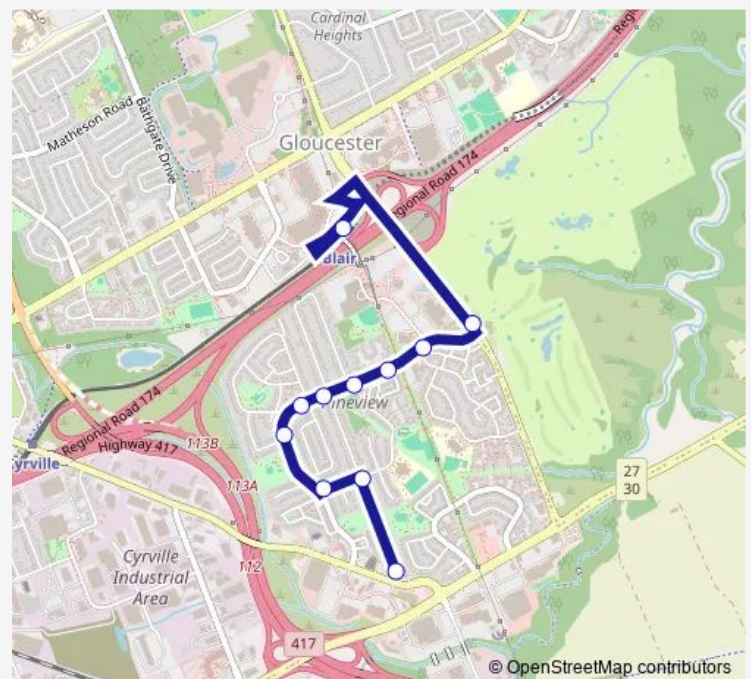

### Route schedule

Jasmine / Ogilvie — Meadowbrook / Appleton

Monday 05:42-23:30

Tuesday 05:42-23:30

Wednesday 05:42-23:30

Thursday 05:42-23:30

Friday 05:42-23:30

Saturday 08:00-23:30

### Route info

Direction: Jasmine / Ogilvie

Stops: 26

Trip Duration: 0 hour 27 min

Meadowbrook / Bortolotti

Meadowbrook / Maxime

Meadowbrook / Aurele

Meadowbrook / Stoneridge